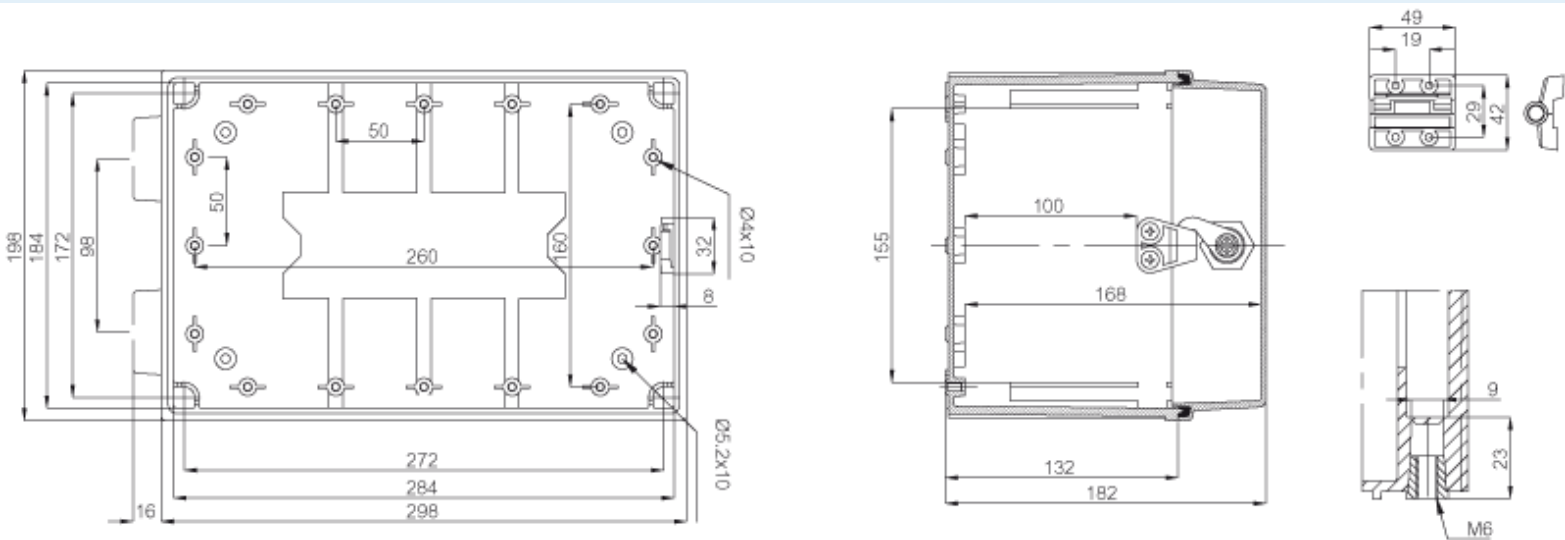

CAB PC 203018 G3B

FIBOX
Enclosing innovations

Sample image

Order symbol: CAB PC 203018 G3B

Product nbr: 8113334

Description: Opaque door

Remarks: Lock on the short side

EAN: 6418074012586

El. number:

- Finland:
- Denmark: 8212019807
- Sweden:

Including: Cabinet base, door with PUR gasket, 3mm double bit lock(s) with key, screws for mounting plate/DIN-rail and corner plugs.

Dimensions:	Height	Width	Depth
mm:	200	300	180
inch:	7.87	11.81	7.09

Base colour:	RAL 7035 -light grey
Cover colour:	RAL 7035 -light grey
Gasket material:	Polyurethane

EKIV 17	DIN-35 Mounting rail. for enclosures: (166 x 35 x 1)
EKIV 23	Back Panel. for enclosures: (170 x 270 x 1)