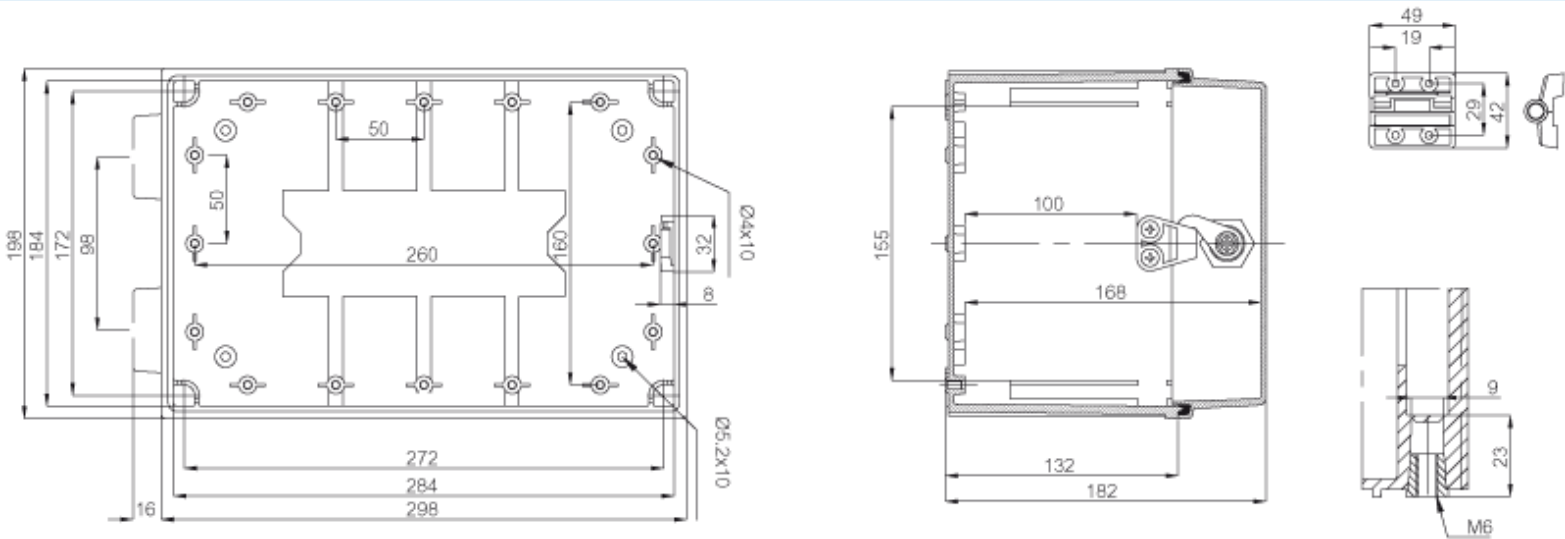

CAB PC 203018 T3B

FIBOX
Enclosing innovations

Sample image

Order symbol: CAB PC 203018 T3B

Product nbr: 8113036

Description: Smoked transparent door

Remarks: Lock on the short side

EAN: 6418074012548

El. number:

- Finland:
- Denmark: 8212019810
- Sweden:

Including: Cabinet base, door with PUR gasket, 3mm double bit lock(s) with key, screws for mounting plate/DIN-rail and corner plugs.

Dimensions:

	Height	Width	Depth
mm:	200	300	180
inch:	7.87	11.81	7.09

Materials:

Material:	Polycarbonate
Base colour:	RAL 7035 -light grey

Accessories:

MB 12225 AL	Swing door kit
EKIV 27	DIN-35 Mounting rail, for enclosures: (266 x 35 x 1)
DRF 23	DIN rail frame kit, for enclosures:
FP A 23	Swing-out door/Front panel (aluminum), for enclosures: (168 x 268 x 1)
EKIV 17	DIN-35 Mounting rail, for enclosures:

Cover colour: Clear transparent

Gasket material: Polyurethane

(166 x 35 x 1)

EKIV 23 Back Panel. for enclosures:
(170 x 270 x 1)

Temperatures:

Temperature °C (short term):: -40 ... 120

Temperature °C (continuous): -40 ... 80