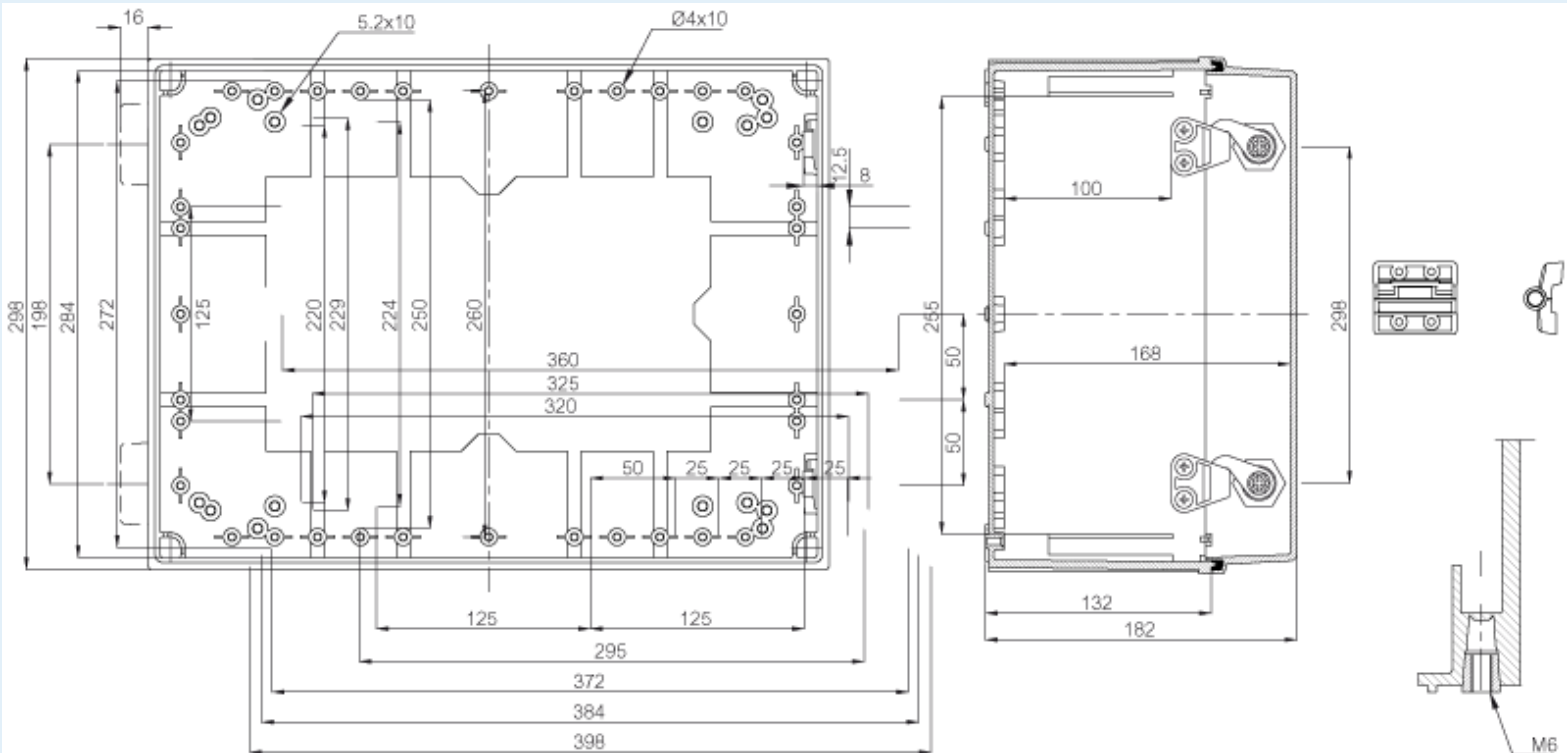

# CAB PC 304018 G3B

Sample image

**Order symbol:** CAB PC 304018 G3B

**Product nbr:** 8113354

**Description:** Opaque door

**Remarks:** Locks on the short side

**EAN:** 6418074012593

**El. number:**

- Finland:
- Denmark: 8212019836
- Sweden:

**Including:** Cabinet base, door with PUR gasket, 3mm double bit lock(s) with key, screws for mounting plate/DIN-rail and corner plugs.

**Dimensions:**

	Height	Width	Depth
mm:	300	400	180
inch:	11.81	15.75	7.09

Material:	Polycarbonate
Base colour:	RAL 7035 -light grey
Cover colour:	RAL 7035 -light grey
Gasket material:	Polyurethane