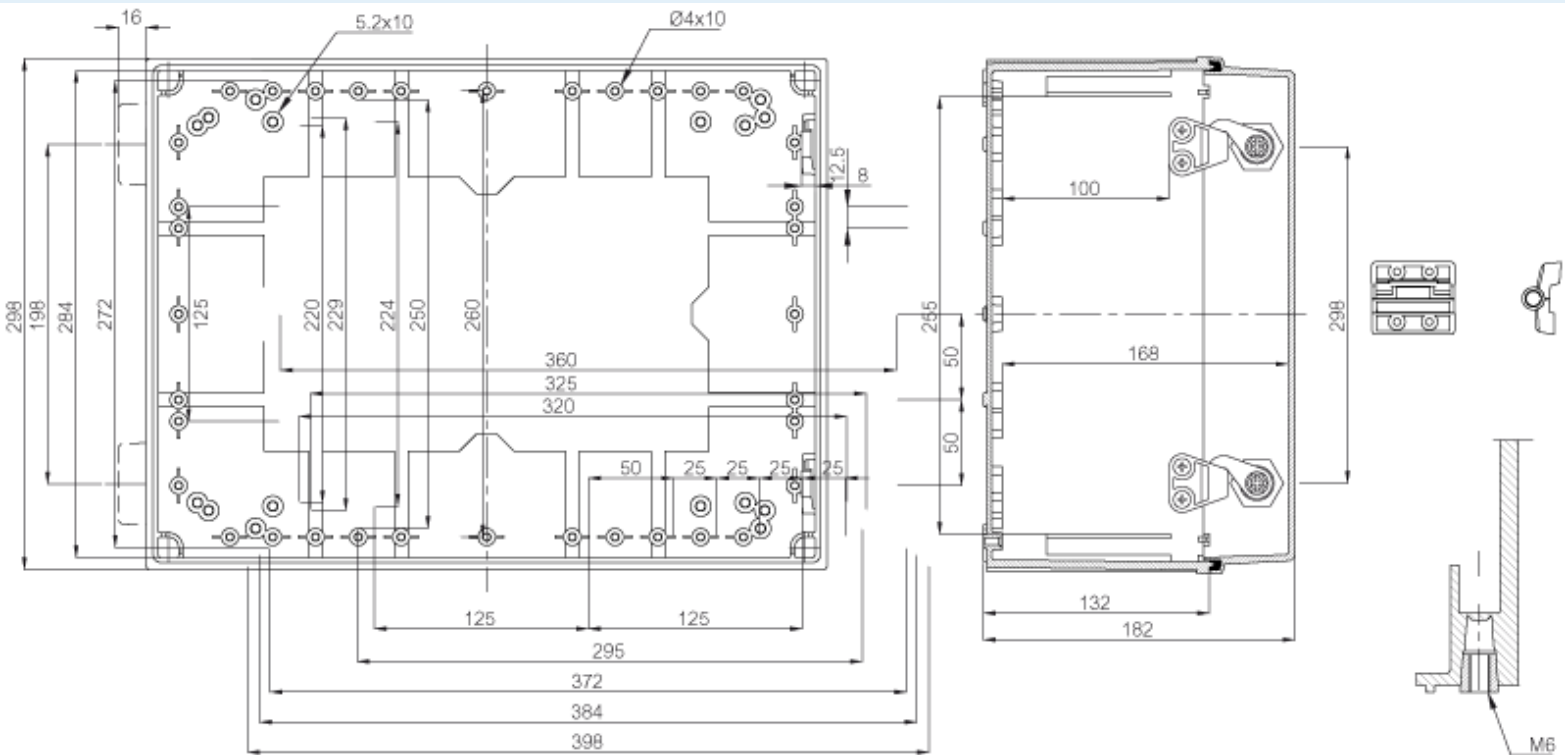

CAB PC 304018 T3B

Sample image

Order symbol: CAB PC 304018 T3B

Product nbr: 8113054

Description: Smoked transparent door

Remarks: Locks on the short side

Including: Cabinet base, door with PUR gasket, 3mm double bit lock(s) with key, screws for mounting plate/DIN-rail and corner plugs.

EAN: 6418074012555

EI. number:

- Finland:
- Denmark:
- Sweden:

Dimensions:

	Height	Width	Depth
mm:	300	400	180
inch:	11.81	15.75	7.09

Materials:

Accessories:

DRF 43/44 DIN rail frame kit, for enclosures:

MB 12225 AL Swing door kit

EKIV 37 DIN-35 Mounting rail, for enclosures: (366 x 35 x 1)

EKIV 27 DIN-35 Mounting rail, for enclosures:

Material:	Polycarbonate
Base colour:	RAL 7035 -light grey
Cover colour:	Clear transparent
Gasket material:	Polyurethane

Temperatures:

Temperature °C (short term)::	-40 ... 120
Temperature °C (continuous):	-40 ... 80
Temperature °F (short term):	-40 ... 250
Temperature °F (continuous):	-40 ... 175

	(266 x 35 x 1)
EKIV 43 PL	Back Panel. plastic. for enclosures: (370 x 270 x 2)
EKIV 43	Back Panel. for enclosures: (370 x 270 x 1)
FP A 43	Swing-out door/Front panel (aluminum). for enclosures: (268 x 368 x 1)