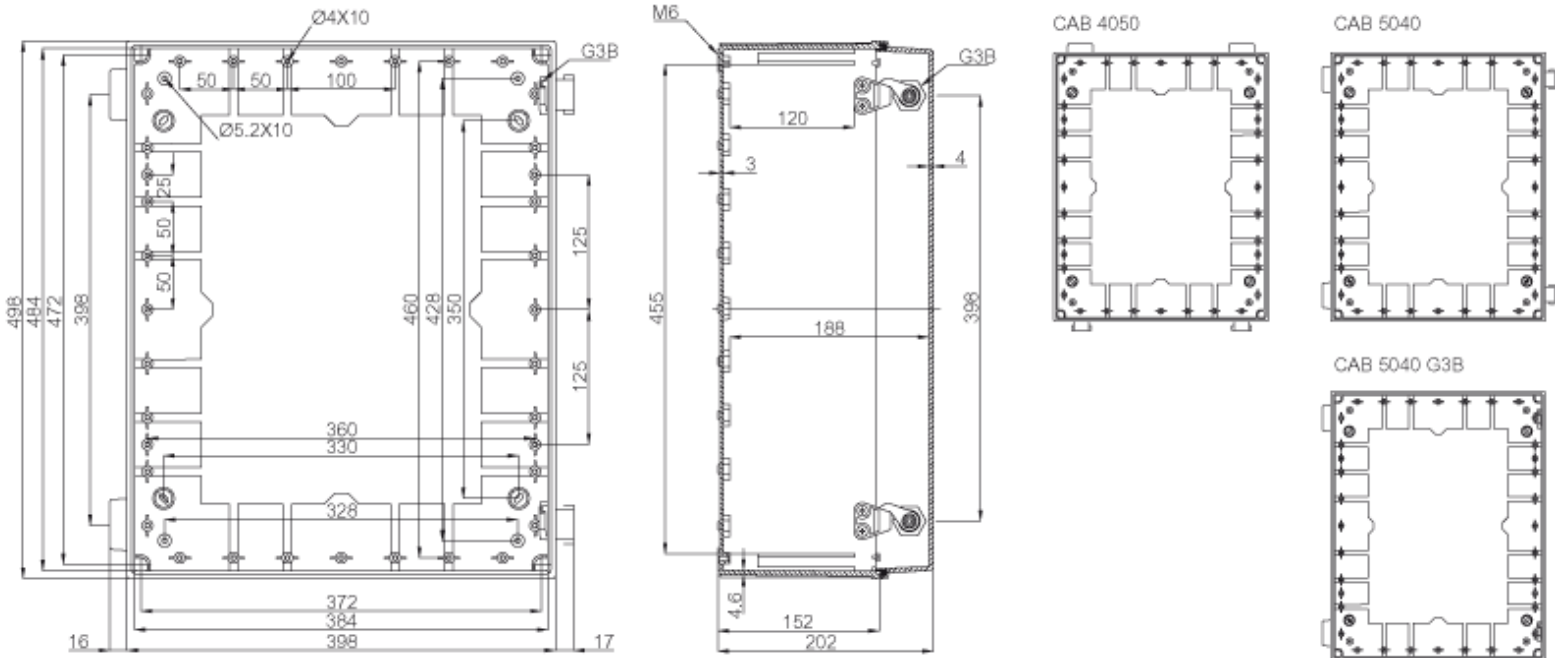

CAB PC 405020 G3B

Sample image

Order symbol: CAB PC 405020 G3B

EAN: 6418074012746

Product nbr: 8113364

El. number:

Description: Opaque door

- Finland:
- Denmark: 8212019849
- Sweden:

Remarks: Locks on the short side

Including: Cabinet base, door with PUR gasket, 3mm double bit lock(s) with key, screws for mounting plate/DIN-rail and corner plugs.

CAB 500x400x200

| Dimensions: | Height | Width | Depth |
|-------------|--------|-------|-------|
| mm: | 400 | 500 | 200 |
| inch: | 15.75 | 19.69 | 7.87 |

Base colour: RAL 7035 -light grey

Cover colour: RAL 7035 -light grey

Gasket material: Polyurethane

Glow Wire Test (IEC 695-2-1) °C: 960 °C

NEMA Class

Temperatures:

Temperature °C (short term):: -40 ... 120

Temperature °C (continuous): -40 ... 80