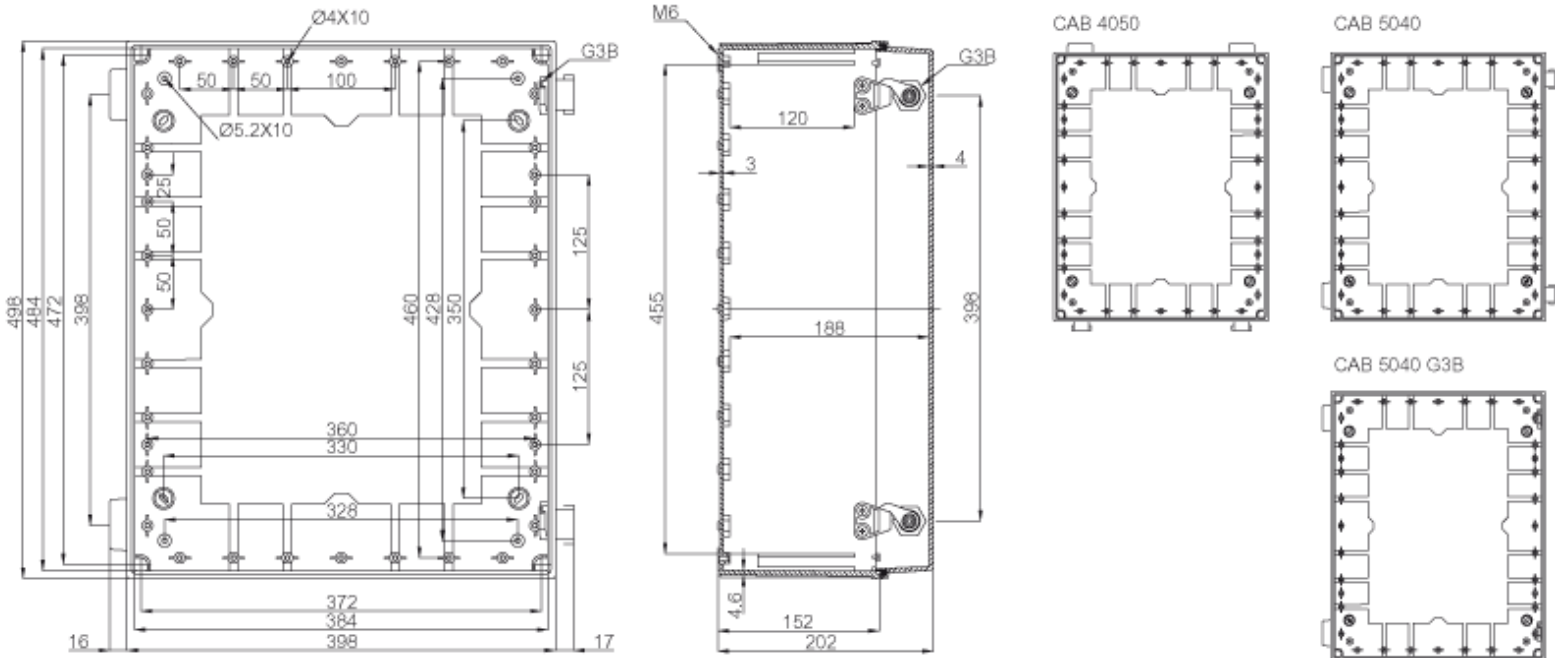

CAB PC 405020 T3B

Sample image

Order symbol: CAB PC 405020 T3B

EAN: 6418074008688

Product nbr: 8113064

El. number:

Description: Smoked transparent door

- Finland:
- Denmark: 8212019852
- Sweden:

Remarks: Locks on the short side

Including: Cabinet base, door with PUR gasket, 3mm double bit lock(s) with key, screws for mounting plate/DIN-rail and corner plugs.

CAB 500x400x200

Dimensions:	Height	Width	Depth
mm:	400	500	200
inch:	15.75	19.69	7.87

Materials:

Material: Polycarbonate

Rating:

Ingress protection (EN 60529):	IP65;
Impact Resistance (EN 62262):	IK08;
Electrical insulation:	Totally insulated
Halogen free (DIN/VDE 0472, Part 815):	1
UV resistance:	UL 508
Flammability Rating:	UL 746C 5"

Base colour: RAL 7035 -light grey

Cover colour: Clear transparent

Gasket material: Polyurethane

Glow Wire Test (IEC 695-2-1) °C: 960 °C

Klasa NEMA:

Temperatures:

Temperature °C (short term):: -40 ... 120

Temperature °C (continuous): -40 ... 80