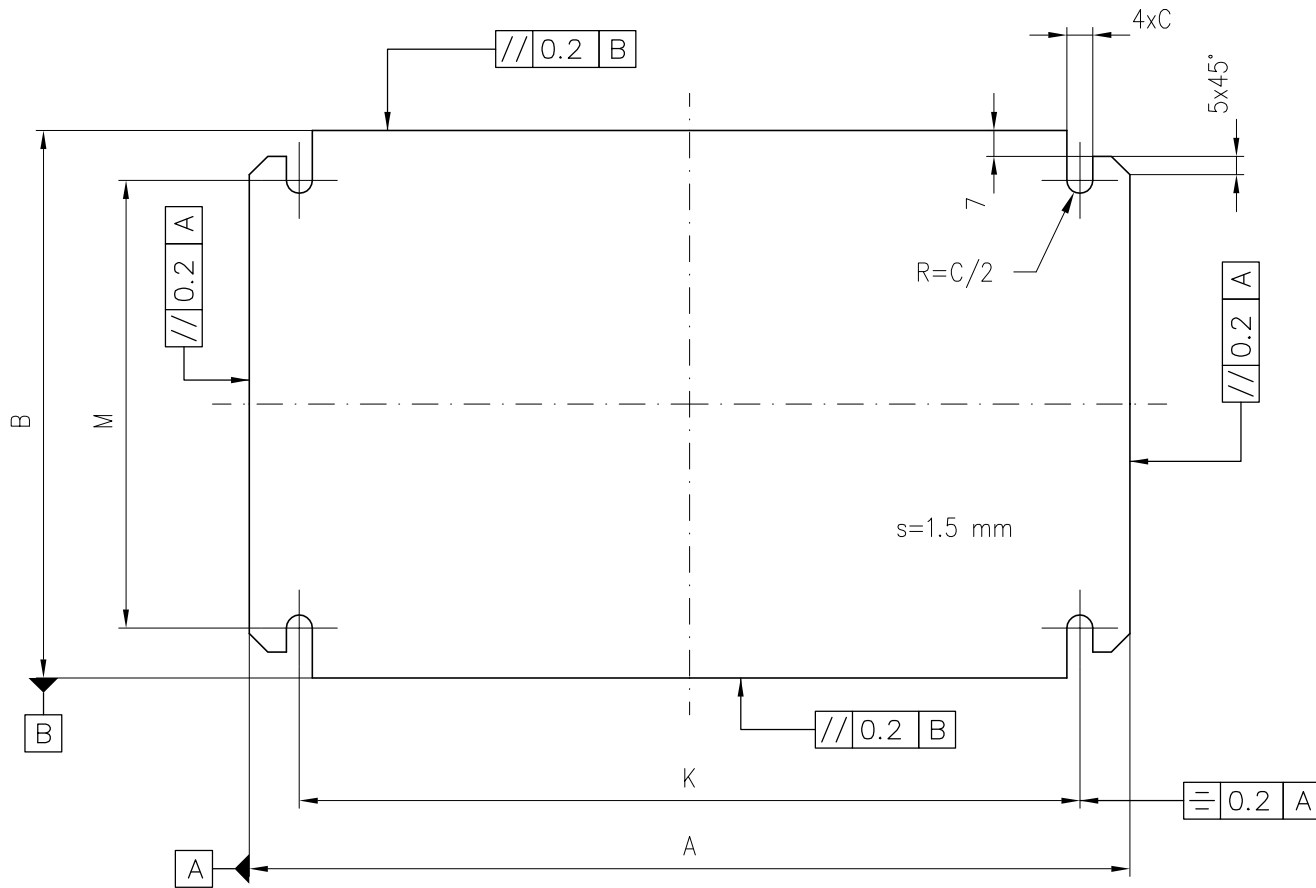

LAJI/TYYPE	A	B	K	M	C	Paino/Weight
EKHVT 1.5	148	148	121 ± 0.4	$\begin{matrix} 0 \\ 121 - 0.5 \end{matrix}$	7	260 g
EKJVT 1.5	238	148	211 ± 0.4	$\begin{matrix} 0 \\ 121 - 0.5 \end{matrix}$	7	402 g
EKMVT 1.5	338	148	311 ± 0.4	$\begin{matrix} 0 \\ 121 - 0.5 \end{matrix}$	7	591 g
EKOVT 1.5	238	238	211 ± 0.4	$\begin{matrix} 0 \\ 211 - 0.5 \end{matrix}$	8	664 g
EKPVT 1.5	338	238	311 ± 0.4	$\begin{matrix} 0 \\ 211 - 0.5 \end{matrix}$	8	941 g