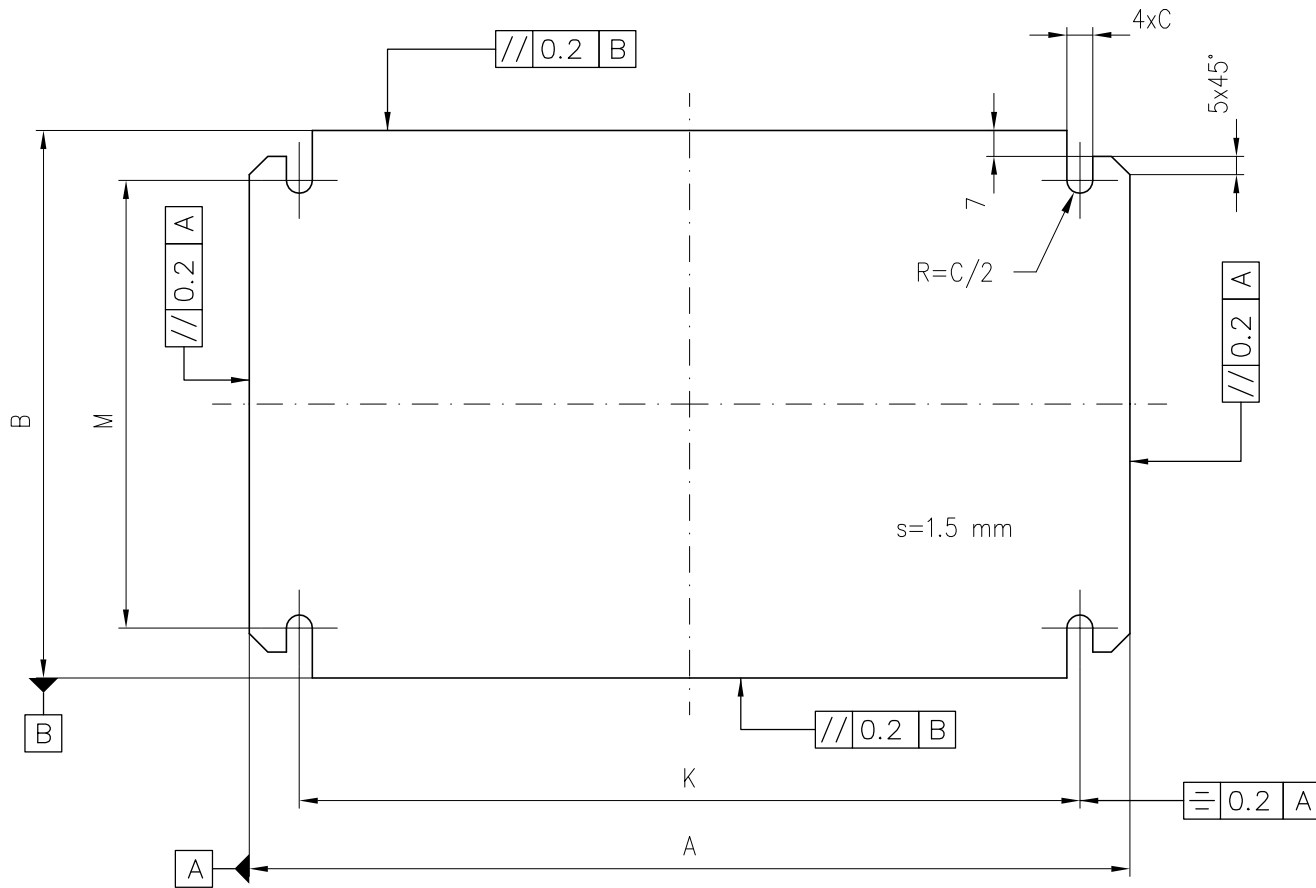

LAJI/TYYPE	A	B	K	M	C	Paino/Weight
EKHVT 1.5	148	148	121 ± 0.4	$121 \begin{smallmatrix} 0 \\ -0.5 \end{smallmatrix}$	7	260 g
EKJVT 1.5	238	148	211 ± 0.4	$121 \begin{smallmatrix} 0 \\ -0.5 \end{smallmatrix}$	7	402 g
EKMVT 1.5	338	148	311 ± 0.4	$121 \begin{smallmatrix} 0 \\ -0.5 \end{smallmatrix}$	7	591 g
EKOVT 1.5	238	238	211 ± 0.4	$211 \begin{smallmatrix} 0 \\ -0.5 \end{smallmatrix}$	8	664 g
EKPVT 1.5	338	238	311 ± 0.4	$211 \begin{smallmatrix} 0 \\ -0.5 \end{smallmatrix}$	8	941 g