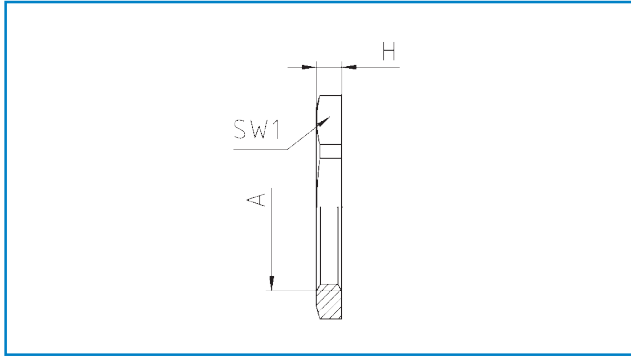

# Hexagonal locknut, metal

GMS MB/B

Metric thread  
PG thread

## Technical details

Hexagonal locknut  
Internal thread

Brass CuZn39Pb3, nickel-plated  
metric as per EN 60423 and ISO 965

## Properties

- For secure tightening of cable glands and accessories

Temperature range up to +200 °C

Order symbol	Code	EAN	A	SW1 mm	H mm	Pack
<b>Connecting thread: standard</b>						
GMS M12B	7016770	6418074091321	M12 x 1,5	15	2,8	100
GMS M16B	7016771	6418074091338	M16 x 1,5	19	2,8	100
GMS M20B	7016772	6418074091345	M20 x 1,5	24	3	100
GMS M25B	7016773	6418074091352	M25 x 1,5	30	3,5	100
GMS M32B	7016774	6418074091369	M32 x 1,5	36	4	100
GMS M40B	7016775	6418074091376	M40 x 1,5	46	5	50
GMS M50B	7016776	6418074091383	M50 x 1,5	60	5	50
GMS M63B	7016777	6418074091390	M63 x 1,5	70	6	50

## Technical details

Hexagonal locknut  
Internal thread

Brass CuZn39Pb3, nickel-plated  
Pg as per DIN 40430