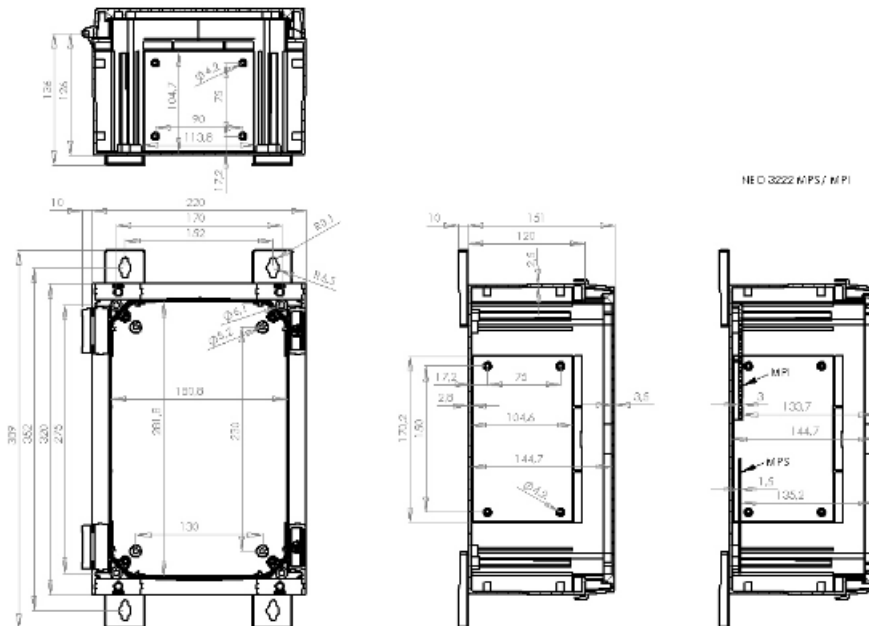

NEO ABS 322215 G

FIBOX
Enclosing innovations

Sample image

Order symbol: NEO ABS 322215 G

Product nbr: 4812000

Description: Hinged ABS enclosure with grey cover

Remarks:

Including: ABS base and cover, mounting screws for mountingplate/DIN rail.

EAN: 6418074311436

El. number:

- Finland: 3424417
- Denmark: 8212098080
- Sweden: 2506221

Dimensions:	Height	Width	Depth
mm:	320	220	150
inch:	12.6	8.66	5.91

Materials:

Material:	ABS
Base colour:	RAL 7035 -light grey
Cover colour:	RAL 7035 -light grey
Gasket material:	Polyurethane

Temperatures:

Temperature °C (short term):	-40 ... 80
Temperature °C (continuous):	-40 ... 60
Temperature °F (short term):	-40 ... 175
Temperature °F (continuous):	-40 ... 140

Accessories:

NEO MPI 3222	Multiperforated plastic mounting plate (280 x 180 x 3)
NEO MPS 3222	Metal mounting plate (280 x 180 x 1)
PMK NEO 20	Pole mounting kit (300 x 200 x 30)
WMK NEO plastic	Wall mounting kit plastic (80 x 70 x 40)