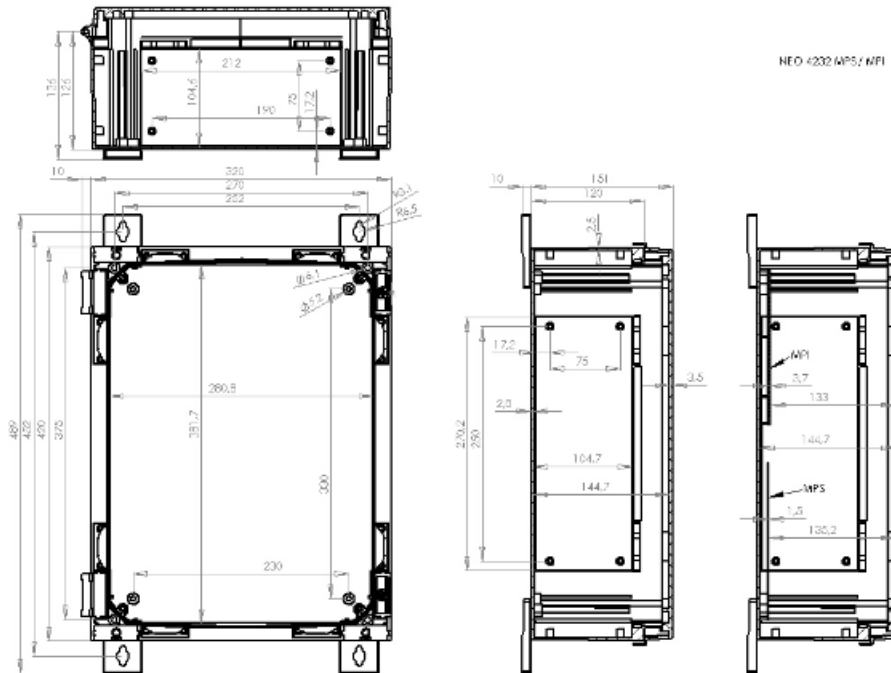

NEO ABS 423215 G

FIBOX
Enclosing innovations

Sample image

Order symbol: NEO ABS 423215 G

Product nbr: 4812002

Description: Hinged ABS enclosure with grey cover

Remarks:

Including: ABS base and cover, mounting screws for mountingplate/DIN rail.

EAN: 6418074311450

El. number:

- Finland: 3424419
- Denmark: 8212098103
- Sweden: 2506223

Dimensions:	Height	Width	Depth
mm:	420	320	150
inch:	16.54	12.6	5.91

Materials:

Material:	ABS
Base colour:	RAL 7035 -light grey
Cover colour:	RAL 7035 -light grey
Gasket material:	Polyurethane

Temperatures:

Temperature °C (short term):	-40 ... 80
Temperature °C (continuous):	-40 ... 60
Temperature °F (short term):	-40 ... 175
Temperature °F (continuous):	-40 ... 140

Accessories:

NEO MPI 4232	Multiperforated plastic mounting plate (380 x 280 x 3)
NEO MPS 4232	Metal mounting plate (380 x 280 x 1)
PMK NEO 30	Pole mounting kit (400 x 300 x 30)
WMK NEO plastic	Wall mounting kit plastic (80 x 70 x 40)