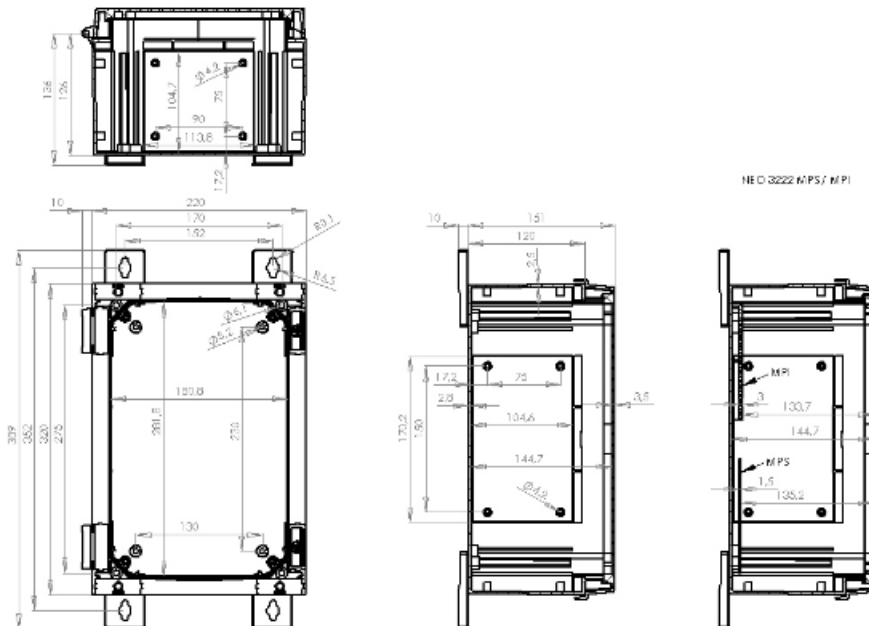

NEO PC 322215 G

FIBOX
Enclosing innovations

Sample image

Order symbol: NEO PC 322215 G

Product nbr: 4810000

Description: Hinged polycarbonate enclosure with grey cover

Remarks:

Including: Polycarbonate base and cover, mounting screws for mountingplate/DIN rail.

EAN: 6418074311337

El. number:

- Finland: 3424407
- Denmark: 8212098022
- Sweden: 2506215

Dimensions:

	Height	Width	Depth
mm:	320	220	150
inch:	12.6	8.66	5.91

Materials:

Material:	Polycarbonate
Base colour:	RAL 7035 -light grey
Cover colour:	RAL 7035 -light grey
Gasket material:	Polyurethane

Temperatures:

Temperature °C (short term):	-40 ... 120
Temperature °C (continuous):	-40 ... 80
Temperature °F (short term):	-40 ... 250
Temperature °F (continuous):	-40 ... 175

Accessories:

NEO MPI 3222	Multiperforated plastic mounting plate (280 x 180 x 3)
NEO MPS 3222	Metal mounting plate (280 x 180 x 1)
PMK NEO 20	Pole mounting kit (300 x 200 x 30)
WMK NEO plastic	Wall mounting kit plastic (80 x 70 x 40)