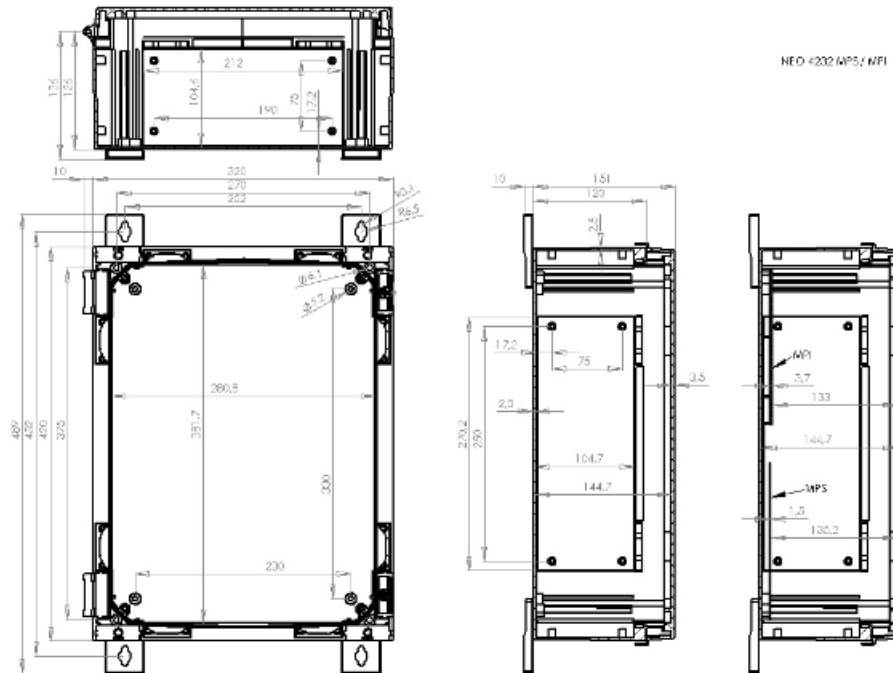

NEO PC 423215 G

FIBOX
Enclosing innovations

Sample image

Order symbol: NEO PC 423215 G

Product nbr: 4810002

Description: Hinged polycarbonate enclosure with grey cover

Remarks:

Including: Polycarbonate base and cover, mounting screws for mountingplate/DIN rail.

EAN: 6418074311351

El. number:

- Finland: 3424411
- Denmark: 8212098048
- Sweden: 2506217

Dimensions:	Height	Width	Depth
mm:	420	320	150
inch:	16.54	12.6	5.91

Materials:

Material:	Polycarbonate
Base colour:	RAL 7035 -light grey
Cover colour:	RAL 7035 -light grey
Gasket material:	Polyurethane

Temperatures:

Temperature °C (short term):	-40 ... 120
Temperature °C (continuous):	-40 ... 80
Temperature °F (short term):	-40 ... 250
Temperature °F (continuous):	-40 ... 175

Accessories:

NEO MPI 4232	Multiperforated plastic mounting plate (380 x 280 x 3)
NEO MPS 4232	Metal mounting plate (380 x 280 x 1)
PMK NEO 30	Pole mounting kit (400 x 300 x 30)
WMK NEO plastic	Wall mounting kit plastic (80 x 70 x 40)