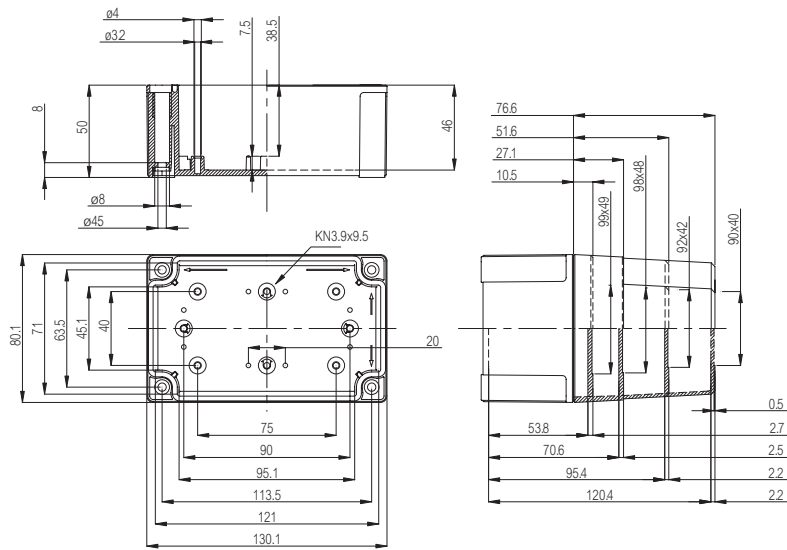

MNX PC 100/60 HG

Sample photo

Order symbol: PC 100/60 HG
Product nbr: 6011301
Description: Enclosure, PC
Remarks: Grey cover

EAN: 6418074022042
EI. number:
Finland: 3420311
Electric No. Denmark: 8212022030
Electric No. Italy: 7351025
Electric No. Sweden: 2535512

Including: Base with TPE gasket, screws for mounting plate/DIN-rail and cover with polyamide cover screws.

Dimensions:				Accessories:	
	Length	Width	Height		
mm:	130	80	60	MIN 5	DIN-15 Mounting rail
inch:	5.1	3.1	2.4	MIN 10	DIN-15 Mounting rail
Materials:				MIV 5	DIN-35 Mounting rail
Material:	Polycarbonate			MIV 10	DIN-35 Mounting rail
Base colour:	RAL 7035 -light grey			FP A 100/130	Front plate (Aluminium)
Cover screws material:	Polyamide			HFP 130	Front plate hinge series
Cover colour:	RAL 7035 -light grey			FP 22046	Wall fastening lug (4 pcs)
Cover screws colour:	Grey			Rating:	
Gasket material:	TPE			Ingress Protection (EN 60529): IP66/IP67	
Temperatures:				Impact Resistance (EN 62262): IK08	
Temperature °C (short term):	-40 ... 120 °C			Electrical insulation: Totally insulated	
Temperature °C (continuous):	-40 ... 80 °C			Halogen free (DIN/VDE 0472, Part 815): 1	
Temperature °F (short term):	-40 ... 250 °F			UV resistance: UL 508	
Temperature °F (continuous):	-40 ... 175 °F			Flammability Rating: UL 746C 5"	
Accessories:				Glow Wire Test (IEC 695-2-1) °C: 960	
MIV 100	Mounting plate (Galvanized steel)			NEMA Class: NEMA 1, 4, 4X, 6	
				Certificates:	
				Germanischer Lloyd (GL)	
				SGS Fimko	
				Gost R	