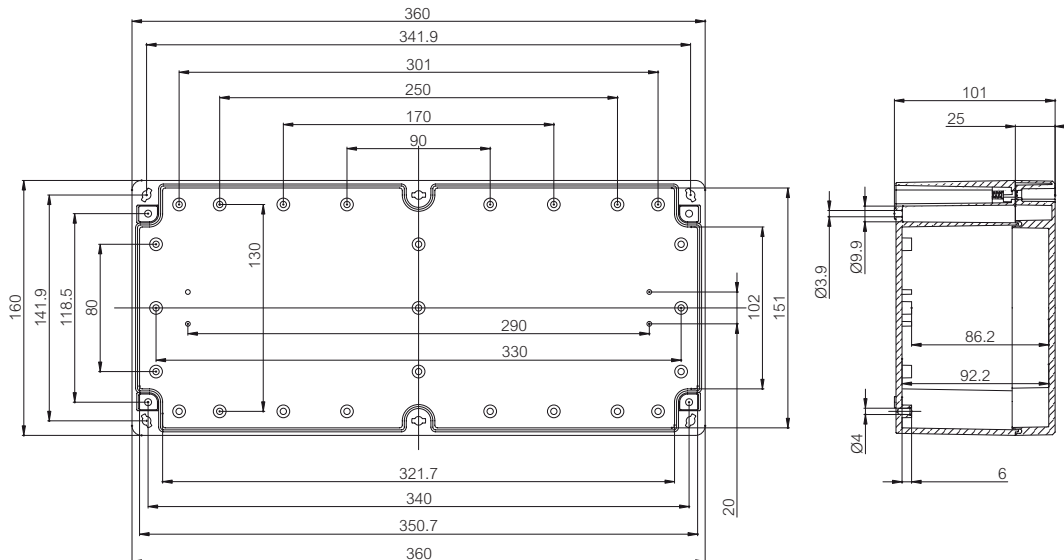

Order symbol: PC 163610
Product nbr: 7032750
Description: Enclosure, PC
Remarks: Grey cover

EAN: 6418074058492
EI. number:
Finland: 3435378
Electric No. 8212003169
Denmark:
Electric No. Sweden: 2536133

Including: Base with screws for mounting plate/DIN-rail, cover with PUR gasket and stainless steel cover screws.

Dimensions:				Rating:
	Length	Width	Height	
mm:	360	160	101	Ingress Protection (EN 60529): IP66/IP67
inch:	14.2	6.3	4.0	Impact Resistance (EN 62262): IK07/IK08
Materials:				Electrical insulation: Totally insulated
Material:	Polycarbonate			Halogen free (DIN/VDE 0472, Part 815): 1
Base colour:	RAL 7035 -light grey			UV resistance: UL 508
Cover screws material:	Stainless steel			Flammability Rating: UL 746C 5"
Cover colour:	RAL 7035 -light grey			Glow Wire Test (IEC 695-2-1) °C: 960
Gasket material:	Polyurethane			NEMA Class: NEMA 1, 4, 4X, 12, 13
Temperatures:				Certificates:
Temperature °C (short term):	-40 ... 120 °C			SGS Fimko
Temperature °C (continuous):	-40 ... 80 °C			Gost R
Temperature °F (short term):	-40 ... 250 °F			
Temperature °F (continuous):	-40 ... 175 °F			

EURONORD PC/ABS 360x160x101