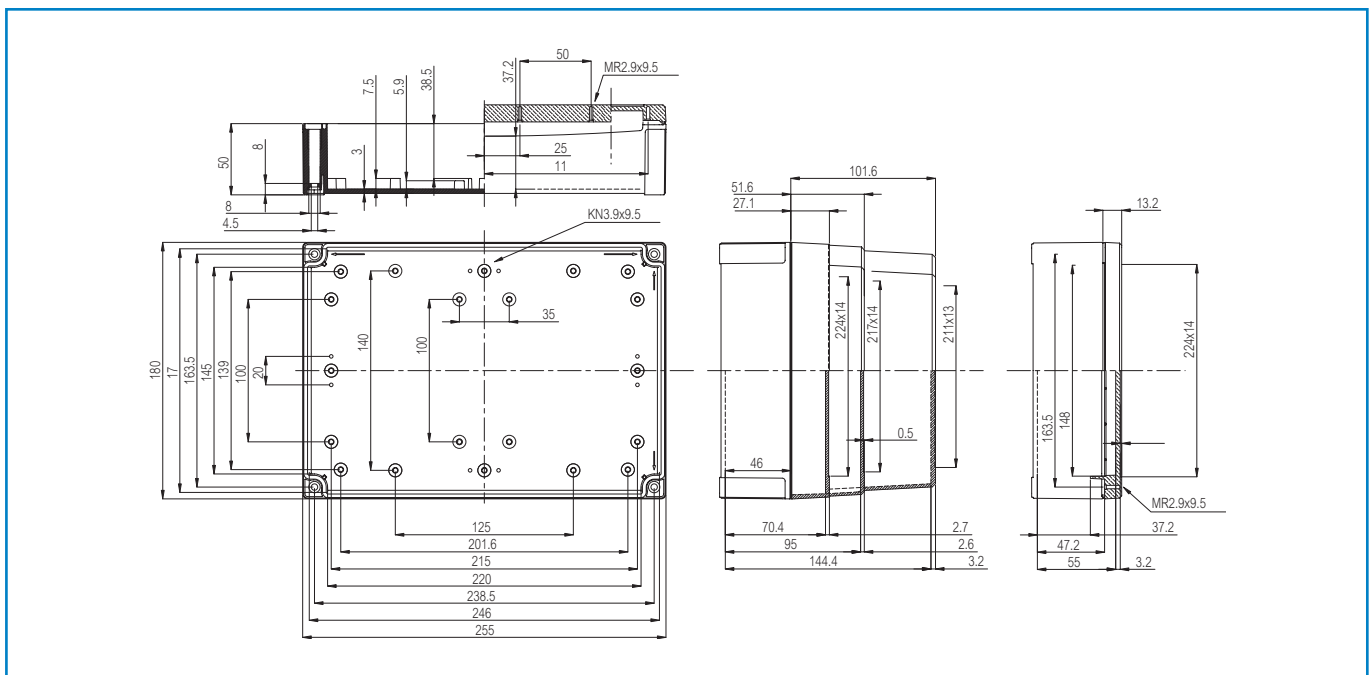

MNX PC 200/100 HT

Order symbol: PC 200/100 HT
Product nbr: 6011927
Description: Enclosure, PC
Remarks: Smoked transparent cover

EAN: 6418074022486
EI. number:
Finland: 3420483
Electric No. Denmark: 8212022535
Electric No. Italy: 7352125
Electric No. Sweden: 2535672

Including: Base with TPE gasket, screws for mounting plate/DIN-rail and cover with polyamide cover screws.

Dimensions:	Length	Width	Height
mm:	255	180	100
inch:	10.0	7.1	3.9

Materials:	
Material:	Polycarbonate
Base colour:	RAL 7035 -light grey
Cover screws material:	Polyamide
Cover colour:	Smoked grey
Cover screws colour:	Black
Gasket material:	TPE

Temperatures:	
Temperature °C (short term):	-40 ... 120 °C
Temperature °C (continuous):	-40 ... 80 °C
Temperature °F (short term):	-40 ... 250 °F
Temperature °F (continuous):	-40 ... 175 °F

Accessories:	
MIV 200	Mounting plate (Galvanized steel)

Accessories:	
MIN 15	DIN-15 Mounting rail
MIN 20	DIN-15 Mounting rail
MIV 15	DIN-35 Mounting rail
MIV 20	DIN-35 Mounting rail
FP A 200/180	Front plate (Aluminium)
HFP 180	Front plate hinge series
FP 22046	Wall fastening lug (4 pcs)

Rating:	
Ingress Protection (EN 60529): IP66/IP67	
Impact Resistance (EN 62262): IK08	
Electrical insulation: Totally insulated	
Halogen free (DIN/VDE 0472, Part 815): 1	
UV resistance: UL 508	
Flammability Rating: UL 746C 5"	
Glow Wire Test (IEC 695-2-1) °C: 960	
NEMA Class: NEMA 1, 4, 4X, 6, 12, 13	

Certificates:	
Germanischer Lloyd (GL)	
SGS Fimko	
Gost R