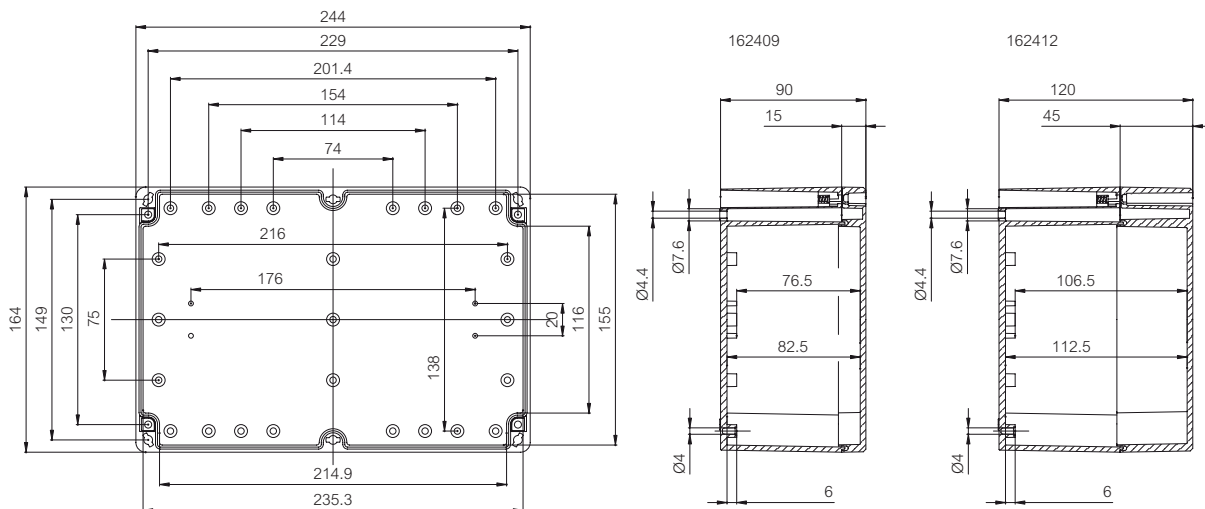

Order symbol: PCT 162409
Product nbr: 7022811
Description: Enclosure, PC
Remarks: Clear transparent cover

EAN: 6418074058676
EI. number:
Finland: 3435414
Electric No. 8212002937
Denmark:
Electric No. Sweden: 7022811

Including: Base with screws for mounting plate/DIN-rail, cover with PUR gasket and stainless steel cover screws.

Dimensions:	Length	Width	Height	Rating:
mm:	244	164	90	Ingress Protection (EN 60529): IP66/IP67
inch:	9.6	6.5	3.5	Impact Resistance (EN 62262): IK07/IK08
Materials:				Electrical insulation: Totally insulated
Material:	Polycarbonate			Halogen free (DIN/VDE 0472, Part 815): 1
Base colour:	RAL 7035 -light grey			UV resistance: UL 508
Cover screws material:	Stainless steel			Flammability Rating: UL 746C 5"
Cover colour:	Clear transparent			Glow Wire Test (IEC 695-2-1) °C: 960
Gasket material:	Polyurethane			NEMA Class: NEMA 1, 4, 4X, 12, 13
Temperatures:				Certificates:
Temperature °C (short term):	-40 ... 120 °C			SGS Fimko
Temperature °C (continuous):	-40 ... 80 °C			Gost R
Temperature °F (short term):	-40 ... 250 °F			
Temperature °F (continuous):	-40 ... 175 °F			

EURONORD PC/ABS 244x164x90-120