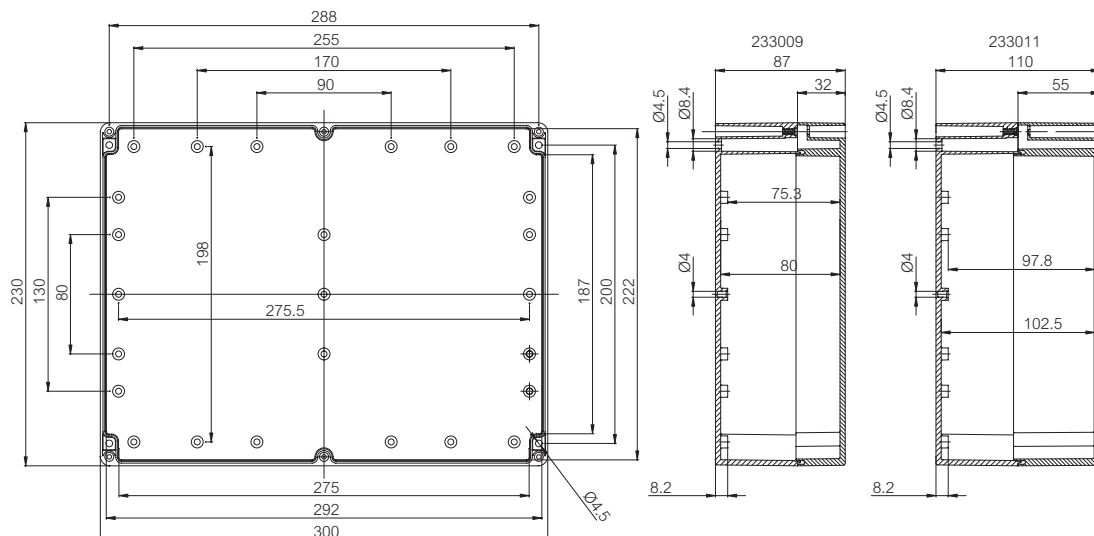

Order symbol: PCT 233011
Product nbr: 7022891
Description: Enclosure, PC
Remarks: Clear transparent cover

EAN: 6418074003836
EI. number:
Finland: 3423546
Electric No. 8212003059
Denmark:
Electric No. Italy: 7302065
Electric No. Sweden: 7022891

Including: Base with screws for mounting plate/DIN-rail, cover with PUR gasket and stainless steel cover screws.

Dimensions:	Length	Width	Height	Rating:
mm:	300	230	110	Ingress Protection (EN 60529): IP66/IP67
inch:	11.8	9.1	4.3	Impact Resistance (EN 62262): IK07/IK08
Materials:				Electrical insulation: Totally insulated
Material:	Polycarbonate			Halogen free (DIN/VDE 0472, Part 815): 1
Base colour:	RAL 7035 -light grey			UV resistance: UL 508
Cover screws material:	Stainless steel			Flammability Rating: UL 746C 5"
Cover colour:	Clear transparent			Glow Wire Test (IEC 695-2-1) °C: 960
Gasket material:	Polyurethane			NEMA Class: NEMA 1, 4, 4X, 12, 13
Temperatures:				Certificates:
Temperature °C (short term):	-40 ... 120 °C			SGS Fimko
Temperature °C (continuous):	-40 ... 80 °C			Gost R
Temperature °F (short term):	-40 ... 250 °F			
Temperature °F (continuous):	-40 ... 175 °F			

EURONORD PC/ABS 300x230x87-110