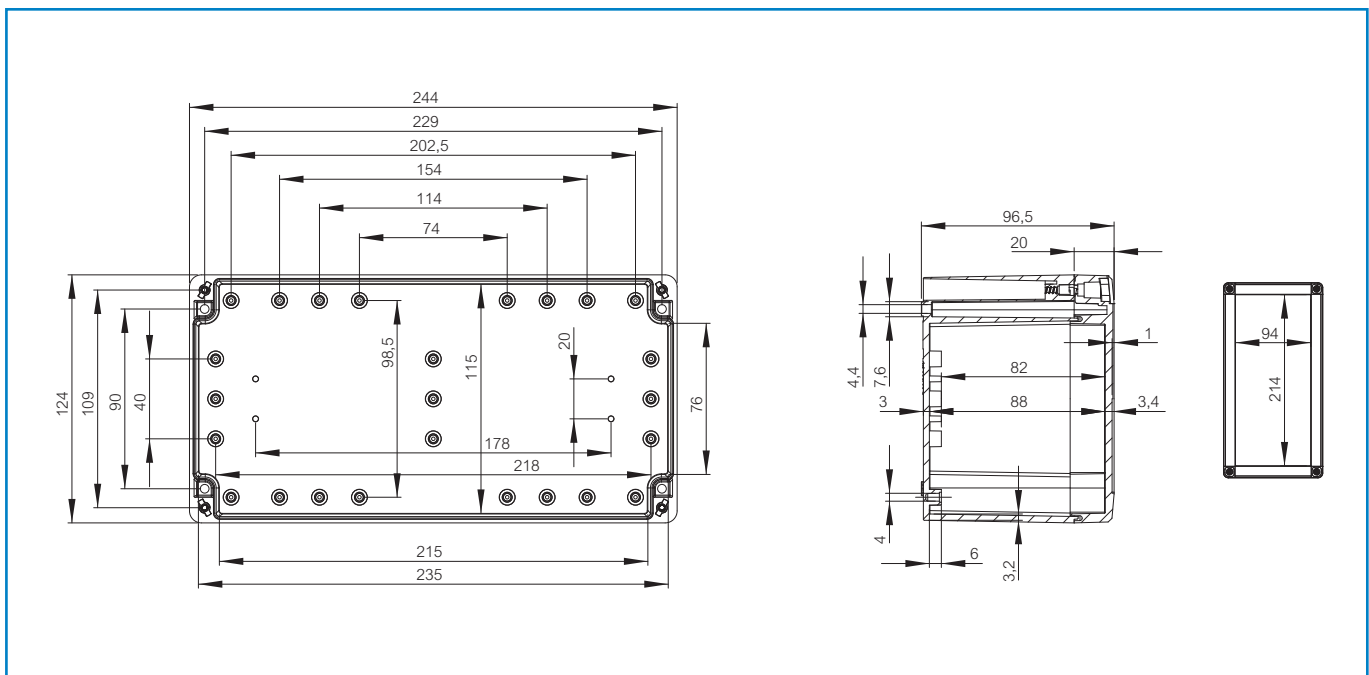

Sample photo

Order symbol: PCTQ3 122410
Product nbr: 7025780
Description: Enclosure, PC
Remarks: Smoked transparent cover (quick-locking)

EAN: 6418074099082
El. number:
Finland: 3424190

Including: Base with screws for mounting plate/DIN-rail, cover with PUR gasket and quick-locking cover screws.

Dimensions:			Accessories:		
Length	Width	Height			
mm:	244	124	97	TRM 0812	DIN-15 Mounting rail
inch:	9.6	4.9	3.8	MIN 20	DIN-15 Mounting rail
Materials:			TRH 1212	DIN-35 Mounting rail	
Material:	Polycarbonate		TRH 24	DIN-35 Mounting rail	
Base colour:	RAL 7035 -light grey		TF 28037	Wall fastening lug (4 pcs)	
Cover screws material:	Stainless steel		TH A	Grey plastic hinges (2 pcs)	
Cover colour:	Clear transparent		EU 3 QuickLock set 60	QuickLock screws (60 pcs)	
Gasket material:	Polyurethane		MR 28036EU Set 60	Mounting screws (60 pcs)	
			EU 3 Plug set 60/30	EU 3 Cover screw plug set 60/30	
			EU 3 Plug set 60/30 BL	EU 3 Cover screw plug set 60/30 black	
Temperatures:			Rating:		
Temperature °C (short term):	-40 ... 120 °C		Ingress Protection (EN 60529): IP66/IP67		
Temperature °C (continuous):	-40 ... 80 °C		Impact Resistance (EN 62262): IK07		
Temperature °F (short term):	-40 ... 250 °F		Electrical insulation: Totally insulated		
Temperature °F (continuous):	-40 ... 175 °F		Halogen free (DIN/VDE 0472, Part 815): 1		
			Glow Wire Test (IEC 695-2-1) °C: 650		
Accessories:			Certificates:		
TM 1224	Mounting plate		SGS Fimko		
			Gost R		