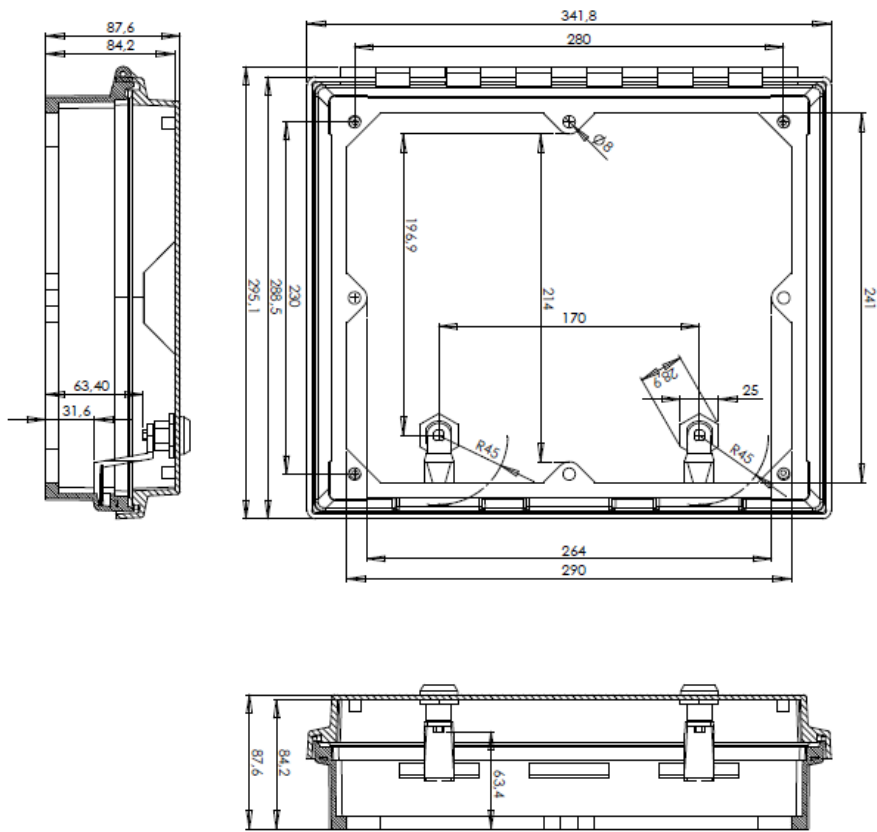

Order symbol: PW 343009 T
Product nbr: 4901824
Description: Protection Window
Remarks:

EAN: 6418074309747
EI. number:
Finland:
Electric No.
Denmark:
Electric No.
Sweden:

Including: Cover transparent, frame grey, installation material and drilling template.

Dimension	Length	Width	Height	Rating:
mm:	340	300	90	Ingress Protection (EN 60529): IP66
inch:	13.5	11.6	3.5	Impact Resistance (EN 62262): IK09
				NEMA Class: NEMA 1, 4, 4X, 12, 13

Materials:
Material: Polycarbonate
Frame colour: Grey
Cover colour: Transparent
Gasket material: Polyurethane

Certificates:
SGS Fimko

Temperatures:
Temperature °C (short term): -40 ... 120 °C
Temperature °C (continuous): -40 ... 80 °C
Temperature °F (short term): -60 ... 248 °F
Temperature °F (continuous): -60 ... 176 °F