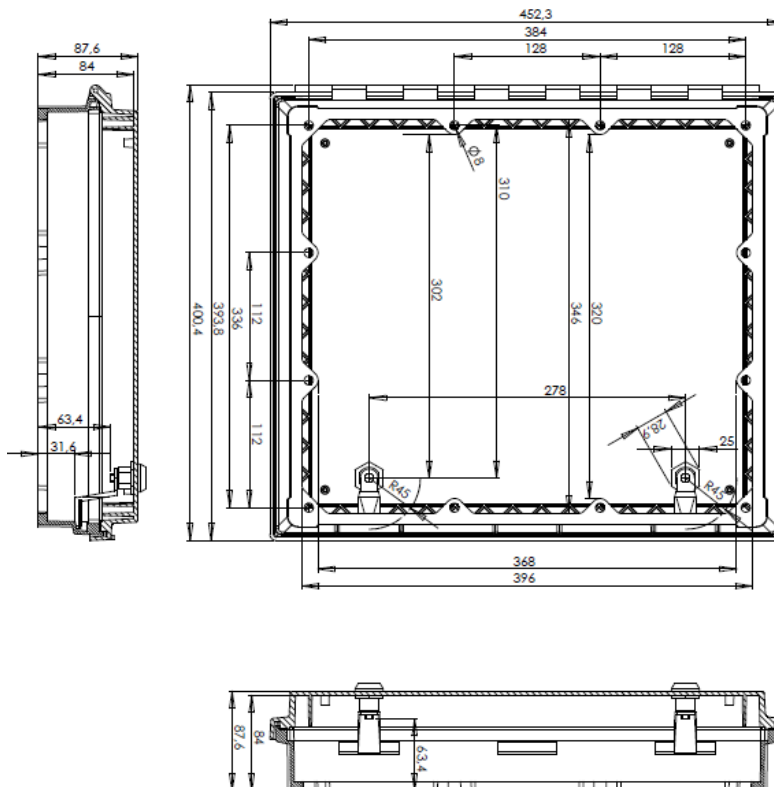

Order symbol: PW 454009 T
Product nbr: 4901804
Description: Protection Window
Remarks:

EAN: 6418074309730
El. number:
Finland:
Electric No.
Denmark:
Electric No.
Sweden:

Including: Cover transparent, frame grey, installation material and drilling template.

Dimension	Length	Width	Height	Rating:
mm:	450	400	90	Ingress Protection (EN 60529): IP66
inch:	17.8	15.7	3.5	Impact Resistance (EN 62262): IK09
				NEMA Class: NEMA 1, 4, 4X, 12, 13

Materials:
Material: Polycarbonate
Frame colour: Grey
Cover colour: Transparent
Gasket material: Polyurethane

Certificates:
SGS Fimko

Temperatures:
Temperature °C (short term): -40 ... 120 °C
Temperature °C (continuous): -40 ... 80 °C
Temperature °F (short term): -60 ... 248 °F
Temperature °F (continuous): -60 ... 176 °F