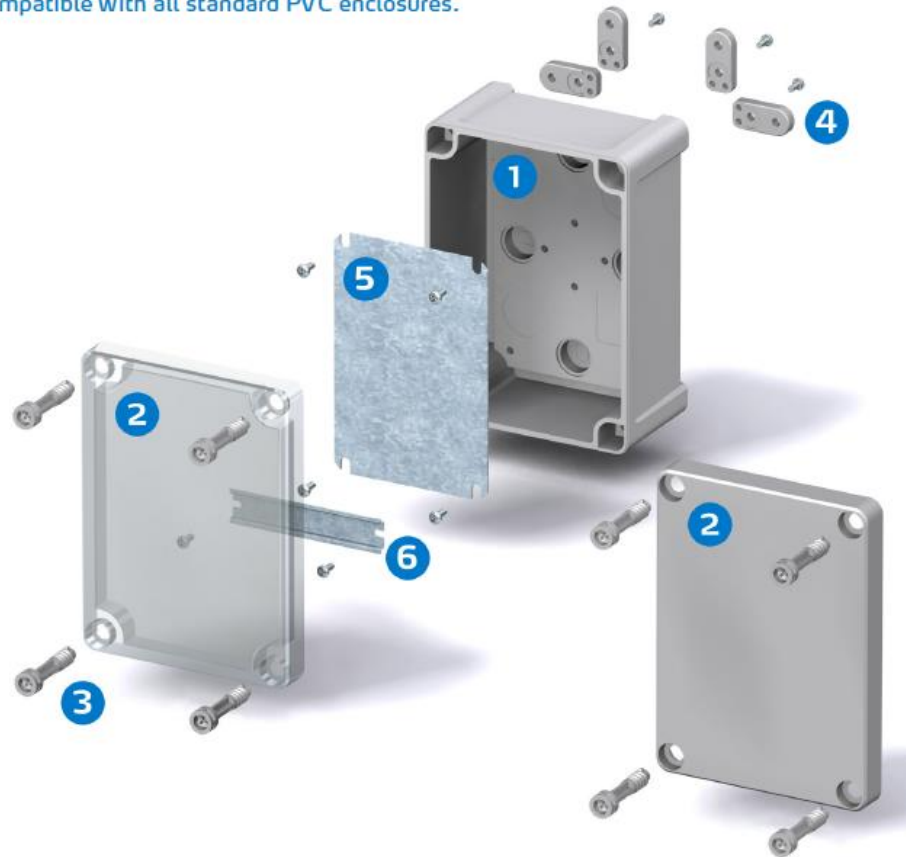

TEMPO Enclosures

Product presentation

TEMPO –Enclosed in seconds

TEMPO enclosures are easy to use because they are designed to save time and money in assembly and installation.

TEMPO is fully equipped ready to be installed. Tempo is compatible with the most common enclosures in the market. Large plain cover offers lots of space for printing, labels and switches. Rapid hinges can be installed in seconds, without any tools or screws.

TEMPO Enclosures

Quickly assembled with rapid hinge,
compatible with all standard PVC enclosures.

TEMPO Enclosures

Features

Good chemical resistance

Totally insulated

Available in PC & ABS

Sizes from 95x65x60 up to 344x289x117

IP 65

IK 07

9 footprints

Plastic covers screws

Din rail makes it easy to install the terminals

Cable entries from side and base (knock-out access)

TEMPO Enclosures

Technical information and approvals

TEMPO Enclosures

Features

- Enclosures with metric knock-outs for the cable glands are available
- Flat cover surface ideal for prints
- Reinforced corners make the enclosure very rigid
- Compatible with cheap PVC enclosures
- A set of soft hinges included on selected sizes