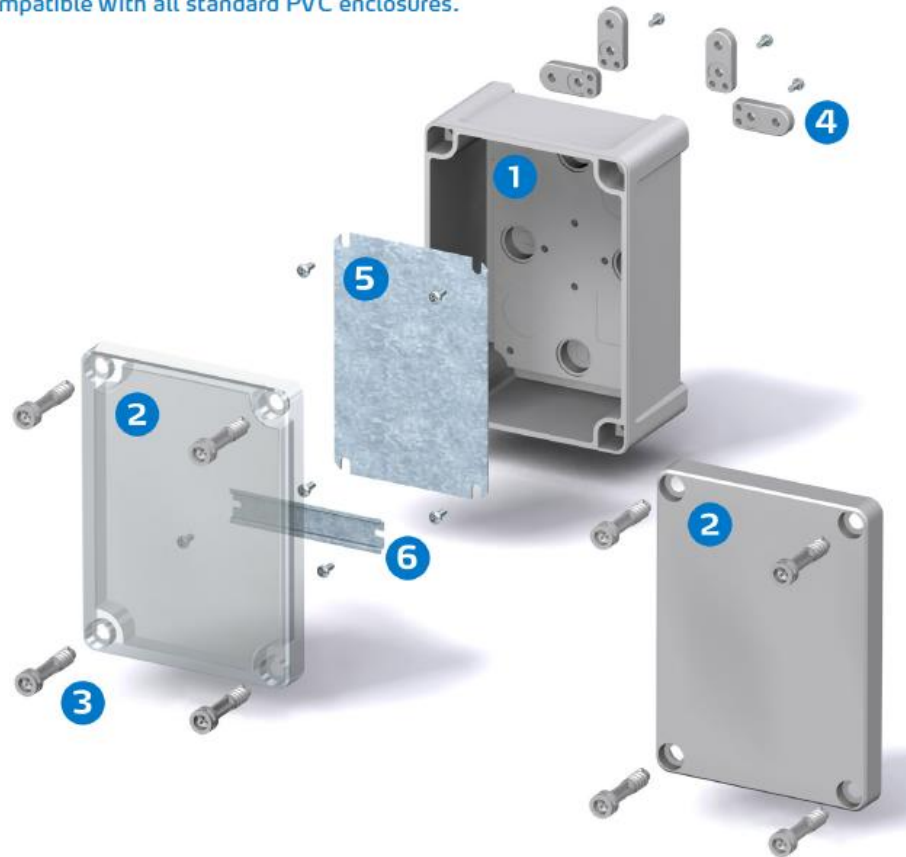

### TEMPO –Enclosed in seconds

TEMPO enclosures are easy to use because they are designed to save time and money in assembly and installation.

TEMPO is fully equipped ready to be installed. Tempo is compatible with the most common enclosures in the market. Large plain cover offers lots of space for printing, labels and switches. Rapid hinges can be installed in seconds, without any tools or screws.

# TEMPO Enclosures

Quickly assembled with rapid hinge,  
compatible with all standard PVC enclosures.

Plastic covers screws

Din rail makes it easy to install the terminals

Cable entries from side and base (knock-out access)