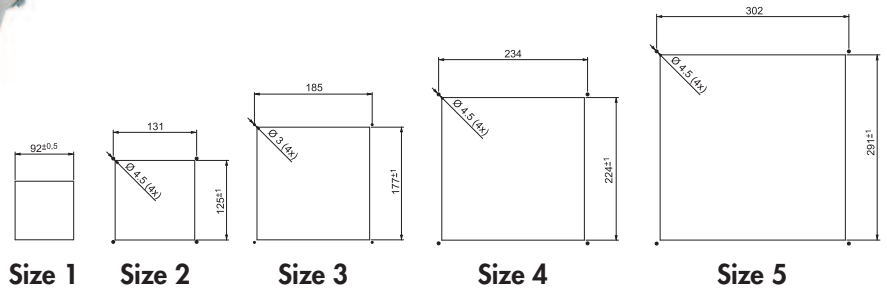

Mounting arrangement of Filter Fans and Exhaust Filters "Draw-In"

UL [®] **US**
UL File E343945

Filter Fans - All versions

Standard Versions "Draw-In"	Reverse Flow Versions "Exhaust"	Filter Fan Size	Air Flow Volume Free Flow / with Exhaust filter	Supply Voltage	Power	Exhaust Filter	Filter Mat
7F.50.8.120.1020	7F.80.8.120.1020	Size 1	14.1 CFM / 8.2 CFM	120V AC	13W	7F.05.0.000.1000	07F.15
7F.50.8.120.2055	7F.80.8.120.2055	Size 2	32.4 CFM / 23.5 CFM	120V AC	22W	7F.05.0.000.2000	07F.25
7F.50.8.120.3100	7F.80.8.120.3100	Size 3	58.9 CFM / 44.1 CFM	120V AC	22W	7F.05.0.000.3000	07F.35
7F.50.8.120.4230	7F.80.8.120.4230	Size 4	135.4 CFM / 105.9 CFM	120V AC	40W	7F.05.0.000.4000	07F.45
7F.50.8.120.4370	7F.80.8.120.4370	Size 4	217.8 CFM / 147.1 CFM	120V AC	70W	7F.05.0.000.4000	07F.45
7F.50.8.120.5500	7F.80.8.120.5500	Size 5	294.3 CFM / 217.8 CFM	120V AC	70W	7F.05.0.000.5000	07F.55
7F.50.8.230.1020	7F.80.8.230.1020	Size 1	14.1 CFM / 8.2 CFM	230V AC	13W	7F.05.0.000.1000	07F.15
7F.50.8.230.2055	7F.80.8.230.2055	Size 2	32.4 CFM / 23.5 CFM	230V AC	22W	7F.05.0.000.2000	07F.25
7F.50.8.230.3100	7F.80.8.230.3100	Size 3	58.9 CFM / 44.1 CFM	230V AC	22W	7F.05.0.000.3000	07F.35
7F.50.8.230.4230	7F.80.8.230.4230	Size 4	135.4 CFM / 105.9 CFM	230V AC	40W	7F.05.0.000.4000	07F.45
7F.50.8.230.4370	7F.80.8.230.4370	Size 4	217.8 CFM / 147.1 CFM	230V AC	70W	7F.05.0.000.4000	07F.45
7F.50.8.230.5500	7F.80.8.230.5500	Size 5	294.3 CFM / 217.8 CFM	230V AC	70W	7F.05.0.000.5000	07F.55
7F.50.9.024.1020	7F.80.9.024.1020	Size 1	14.1 CFM / 8.2 CFM	24V DC	4W	7F.05.0.000.1000	07F.15
7F.50.9.024.2055	7F.80.9.024.2055	Size 2	32.4 CFM / 23.5 CFM	24V DC	9W	7F.05.0.000.2000	07F.25
7F.50.9.024.3100	7F.80.9.024.3100	Size 3	58.9 CFM / 44.1 CFM	24V DC	9W	7F.05.0.000.3000	07F.35
7F.50.9.024.4230	7F.80.9.024.4230	Size 4	135.4 CFM / 105.9 CFM	24V DC	26W	7F.05.0.000.4000	07F.45