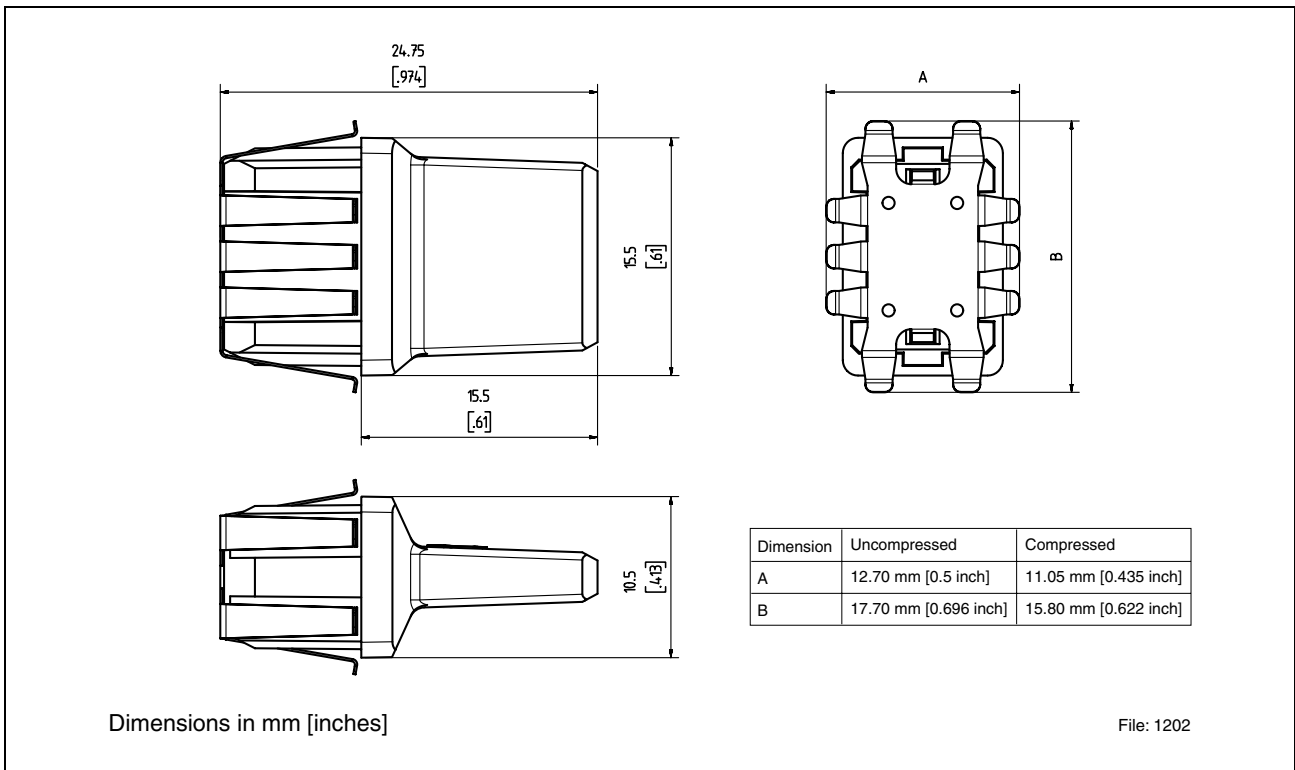

Notes:

1) Current MSA documentation can be found at <http://www.sffcommittee.org/ie>.

Package Outlines

Figure 1 V23818-S5-B1

Figure 2 V23818-S5-B2

Revision History:		March 17, 2004	Rev. C
Previous Version:		May 09, 2003	
Page	Subjects (major changes since last revision)		
	Company name has been changed Document's layout has been changed December 2004		