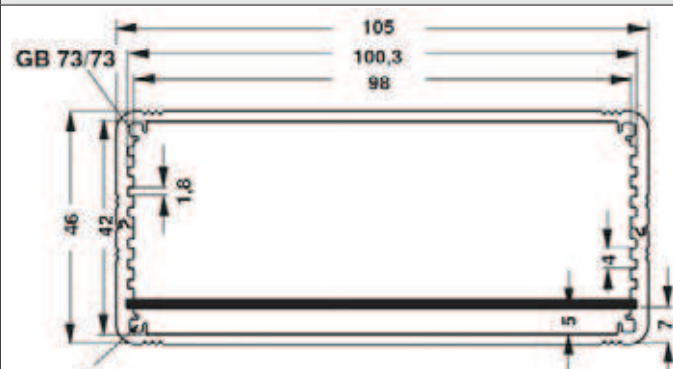

art. no.

AKG 105 46 ...

K

please indicate:

... lengths

80 100 120 160 200 220 mm

... surface

SA = black anodised

ME = clear anodised

M

profiles in meter lengths 1000 mm → M 30

N

M 27

Shell cases
Extruded assembled cases
Desk consoles
Euro case

→ M 3 - 4
→ M 5
→ M 8
→ M 9

Tube cases with Eurocards
Case with cooling fins
Design case Chac
Design case Frame

→ M 23
→ M 34
→ M 38
→ M 39