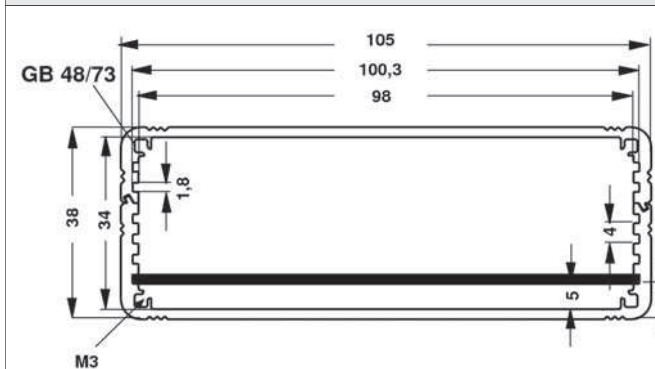

art. no.

AKG 105 38 ...