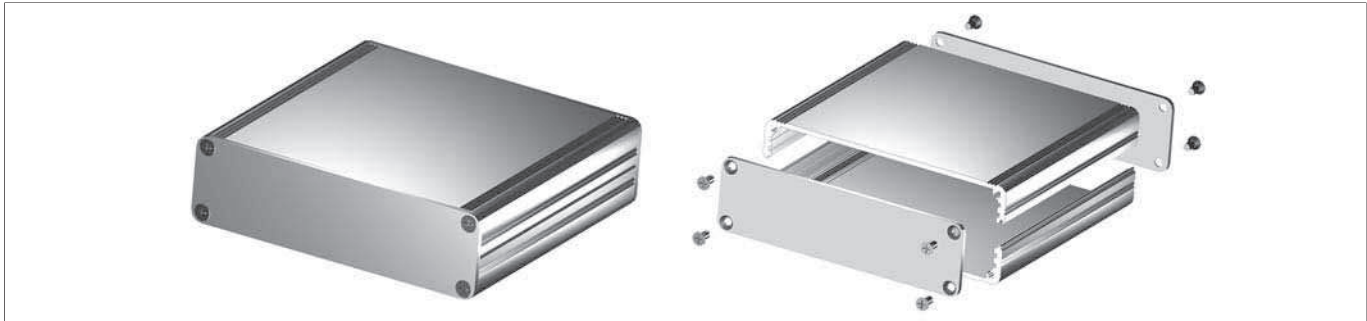

A

Miniature aluminium casing for eurocards

B

C

D

- combination case with internal guide rails for application of 100 mm Eurocards
- casing tube made of aluminium sections which are slotted into each other and screwed together
- mit **M 3** fixing threads for cover panels; further dimensions and surface treatments upon request
- supplied as kit, incl. 2 mm cover panels and mounting material