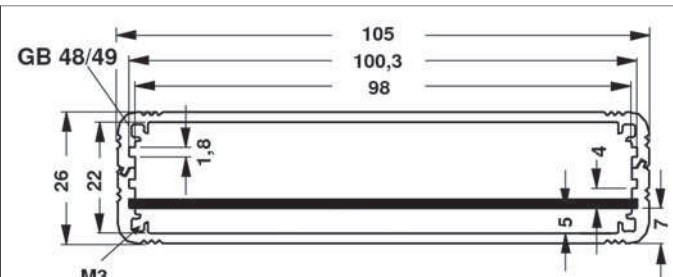

art. no.

AKG 105 26 ...

G