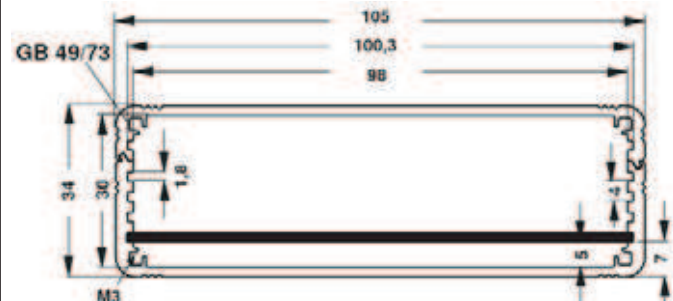

art. no.

AKG 105 34 ...

I