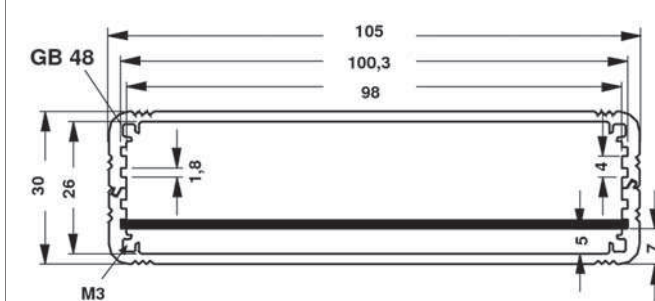

art. no.

AKG 105 30 ...