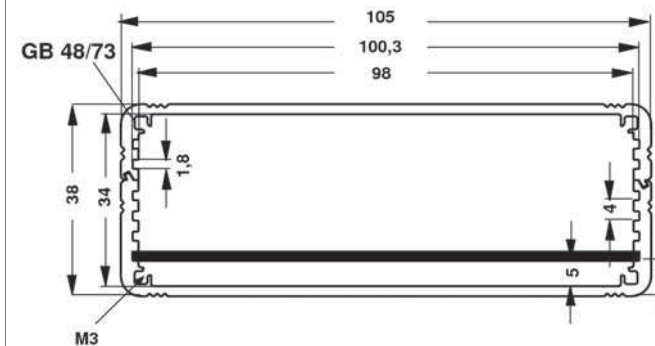

art. no.

AKG 105 38 ...