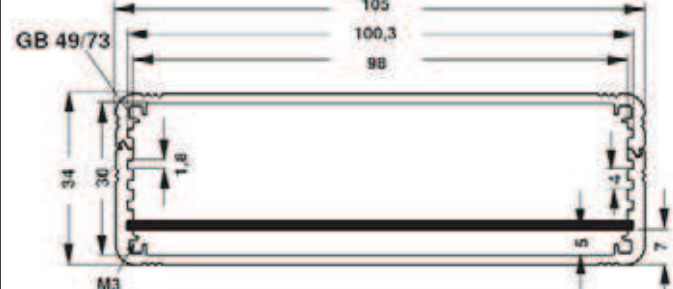

art. no.

AKG 105 34 ...

H

I