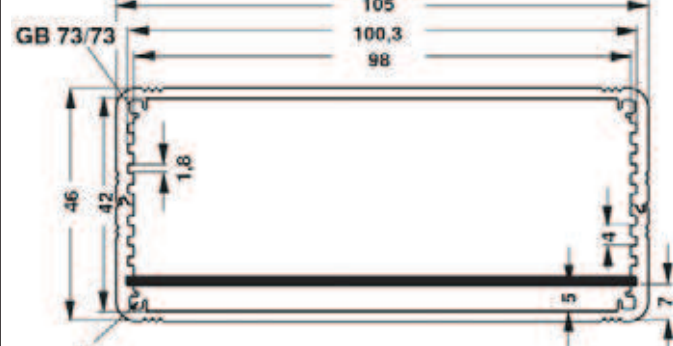

art. no.

AKG 105 46 ...

K

L

please indicate:

... lengths

80 100 120 160 200 220 mm

... surface

SA = black anodised

ME = clear anodised

M

profiles in meter lengths 1000 mm → M 30

N

M 27

Shell cases
Extruded assembled cases
Desk consoles
Euro case

→ M 3 - 4
→ M 5
→ M 8
→ M 9

Tube cases with Eurocards
Case with cooling fins
Design case Chac
Design case Frame

→ M 23
→ M 34
→ M 38
→ M 39