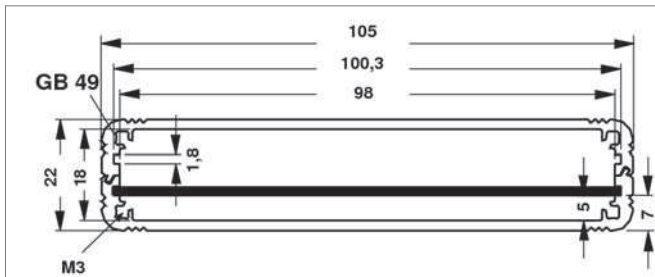

art. no.

AKG 105 22 ...