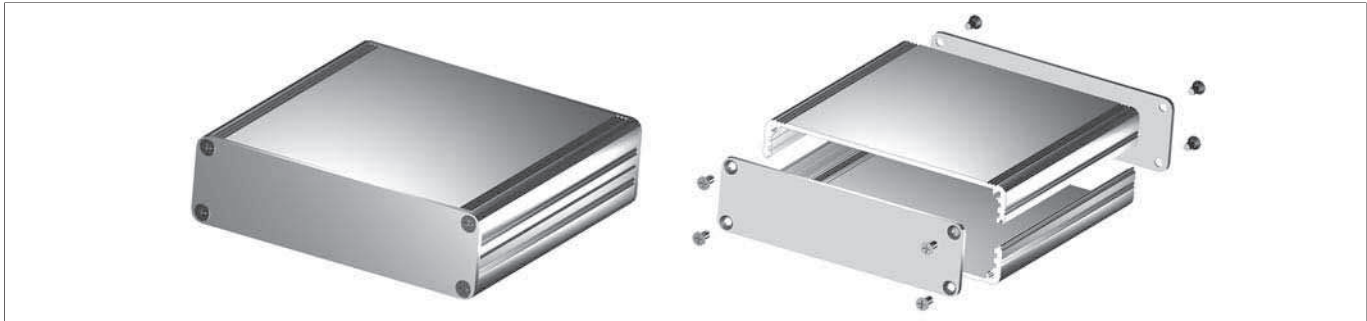

A

Miniature aluminium casing for eurocards

B

C

D

- combination case with internal guide rails for application of 100 mm Eurocards
- casing tube made of aluminium sections which are slotted into each other and screwed together
- mit **M 3** fixing threads for cover panels; further dimensions and surface treatments upon request
- supplied as kit, incl. 2 mm cover panels and mounting material

AKG 105 46 ...

K

L

please indicate:

... lengths

80 100 120 160 200 220 mm

... surface

SA = black anodised

ME = clear anodised

M

profiles in meter lengths 1000 mm → M 30

N

M 27

Shell cases
Extruded assembled cases
Desk consoles
Euro case

→ M 3 - 4
→ M 5
→ M 8
→ M 9

Tube cases with Eurocards
Case with cooling fins
Design case Chac
Design case Frame