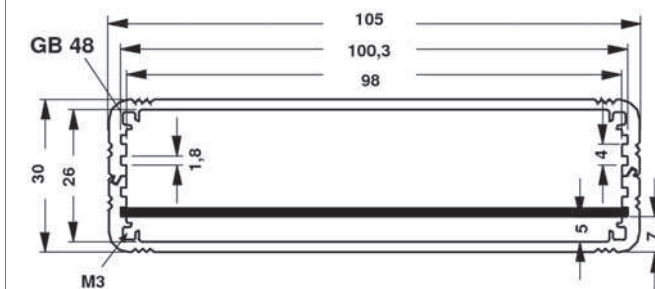

art. no.

AKG 105 30 ...