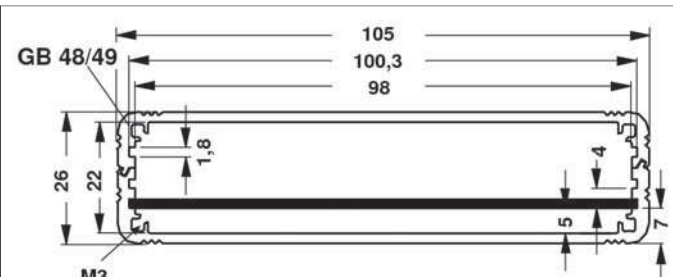

art. no.

AKG 105 26 ...

F

G