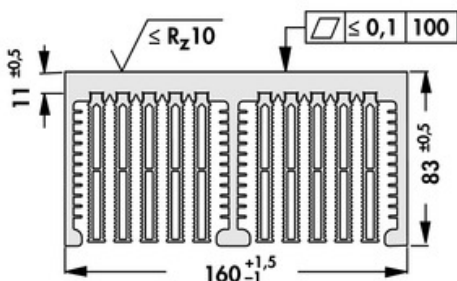

Technical Drawing