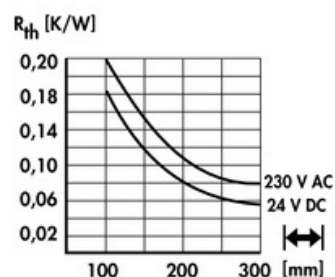

Technical Drawing