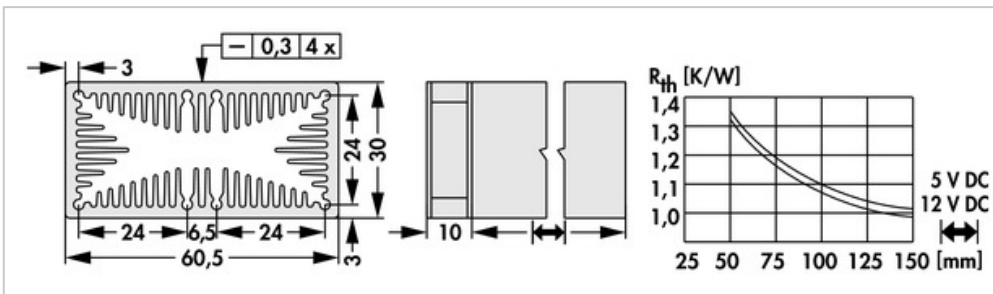

## Data sheet Product LAM 3 D 75 12

Cooling aggregates>Miniature cooling aggregates  
30 x 60.5 mm, with axial fan

### Features

width:	60.5 mm
height:	30 mm
length:	75 mm
thermal resistance:	1.35 - 0.98 K/W
operating voltage of the fan motor:	<ul style="list-style-type: none"> <li>• 5 V DC</li> <li>• 12 V DC</li> </ul>
surface:	natural colour anodised

### Technical Drawing

**Fan****Kugellagert, 5 V DC**

type:	Sepa, ball bearing
dimensions:	30x30x10 mm
tension:	5 V DC
max. air volume:	6.8 m <sup>3</sup> /h
cur. consumpt.:	130 mA
temperature range:	-10°C... +70°C
speed:	8,500 min <sup>-1</sup>
noise level:	21 dB(A)
weight:	8 g
failure rate (L <sub>10</sub> ):	L <sub>10</sub> < 95,000 h (20°C) MTBF < 280,000 h (20°C)

**Kugellagert, 12 V DC**

type:	Sepa, ball bearing
dimensions:	30x30x10 mm
tension:	12 V DC
max. air volume:	7.7 m <sup>3</sup> /h
cur. consumpt.:	60 mA
temperature range:	-10°C ... +85°C
speed:	9,100 min <sup>-1</sup>
noise level:	27 dB(A)
weight:	8 g
failure rate (L <sub>10</sub> ):	L <sub>10</sub> > 100,000 h (20°C) MTBF > 400,000 h (20°C)