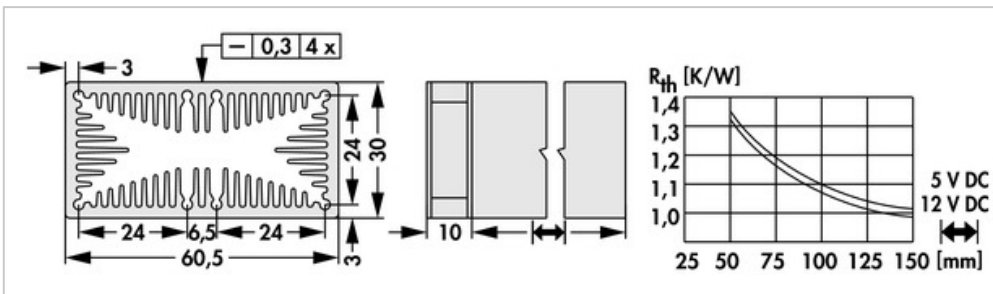

## Data sheet Product LAM 3 D 75 5

Cooling aggregates>Miniature cooling aggregates  
30 x 60.5 mm, with axial fan

### Features

width:	60.5 mm
height:	30 mm
length:	75 mm
thermal resistance:	1.35 - 0.98 K/W
operating voltage of the fan motor:	<ul style="list-style-type: none"> <li>• 5 V DC</li> <li>• 12 V DC</li> </ul>
surface:	natural colour anodised

### Technical Drawing

**Fan****Kugellagert, 5 V DC**

type:	Sepa, ball bearing
dimensions:	30x30x10 mm
tension:	5 V DC
max. air volume:	6.8 m <sup>3</sup> /h
cur. consumpt.:	130 mA
temperature range:	-10°C... +70°C
speed:	8,500 min <sup>-1</sup>
noise level:	21 dB(A)
weight:	8 g
failure rate (L <sub>10</sub> ):	L <sub>10</sub> < 95,000 h (20°C) MTBF < 280,000 h (20°C)

**Kugellagert, 12 V DC**

type:	Sepa, ball bearing
dimensions:	30x30x10 mm
tension:	12 V DC
max. air volume:	7.7 m <sup>3</sup> /h
cur. consumpt.:	60 mA
temperature range:	-10°C ... +85°C
speed:	9,100 min <sup>-1</sup>
noise level:	27 dB(A)
weight:	8 g
failure rate (L <sub>10</sub> ):	L <sub>10</sub> > 100,000 h (20°C) MTBF > 400,000 h (20°C)