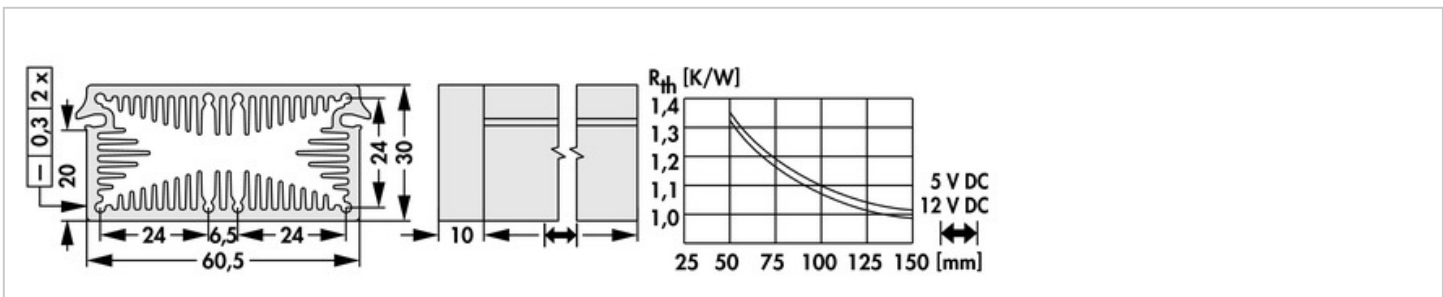

Data sheet Product LAM 3 D K 100 12

Cooling aggregates > Miniature cooling aggregates
30 x 60.5 mm, with axial fan

- compact design
- homogeneous heat distribution
- mounting possible on any side
- powerful axial-fan motor
- other lengths, special designs and machinings according to customer's specifications
- other surfaces, fan types and fan voltages upon request

Features

width:	60.5 mm
height:	30 mm
length:	100 mm
thermal resistance:	1.35 - 0.98 K/W
operating voltage of the fan motor:	<ul style="list-style-type: none"> • 5 V DC • 12 V DC
surface:	natural colour anodised

Technical Drawing

Fan**Kugellagert, 5 V DC**

type:	Sepa, ball bearing
dimensions:	30x30x10 mm
tension:	5 V DC
max. air volume:	6.8 m ³ /h
cur. consumpt.:	130 mA
temperature range:	-10°C... +70°C
speed:	8,500 min ⁻¹
noise level:	21 dB(A)
weight:	8 g
failure rate (L ₁₀):	L ₁₀ < 95,000 h (20°C) MTBF < 280,000 h (20°C)

Kugellagert, 12 V DC

type:	Sepa, ball bearing
dimensions:	30x30x10 mm
tension:	12 V DC
max. air volume:	7.7 m ³ /h
cur. consumpt.:	60 mA
temperature range:	-10°C ... +85°C
speed:	9,100 min ⁻¹
noise level:	27 dB(A)
weight:	8 g
failure rate (L ₁₀):	L ₁₀ > 100,000 h (20°C) MTBF > 400,000 h (20°C)