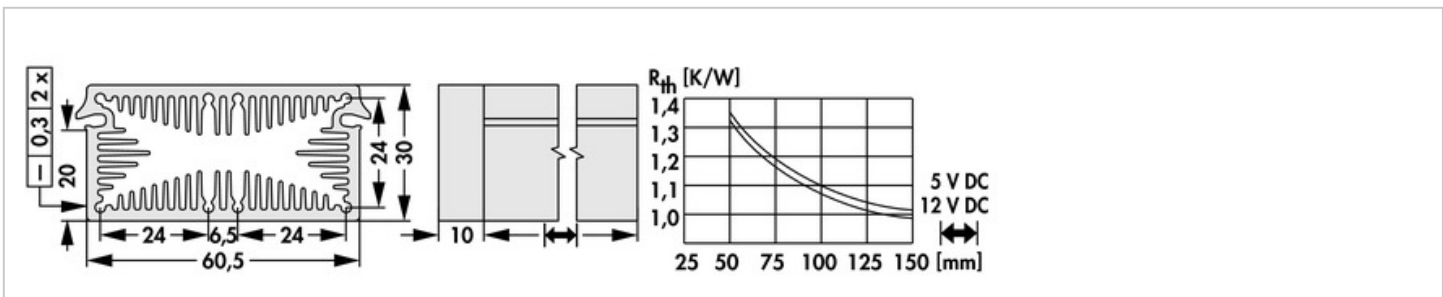

Data sheet Product LAM 3 D K 100 5

Cooling aggregates>Miniature cooling aggregates
30 x 60.5 mm, with axial fan

- compact design
- homogeneous heat distribution
- mounting possible on any side
- powerful axial-fan motor
- other lengths, special designs and machinings according to customer's specifications
- other surfaces, fan types and fan voltages upon request

Features

width:	60.5 mm
height:	30 mm
length:	100 mm
thermal resistance:	1.35 - 0.98 K/W
operating voltage of the fan motor:	<ul style="list-style-type: none"> • 5 V DC • 12 V DC
surface:	natural colour anodised

Technical Drawing

Fan**Kugellagert, 5 V DC**

type:	Sepa, ball bearing
dimensions:	30x30x10 mm
tension:	5 V DC
max. air volume:	6.8 m ³ /h
cur. consumpt.:	130 mA
temperature range:	-10°C... +70°C
speed:	8,500 min ⁻¹
noise level:	21 dB(A)
weight:	8 g
failure rate (L ₁₀):	L ₁₀ < 95,000 h (20°C) MTBF < 280,000 h (20°C)

Kugellagert, 12 V DC

type:	Sepa, ball bearing
dimensions:	30x30x10 mm
tension:	12 V DC
max. air volume:	7.7 m ³ /h
cur. consumpt.:	60 mA
temperature range:	-10°C ... +85°C
speed:	9,100 min ⁻¹
noise level:	27 dB(A)
weight:	8 g
failure rate (L ₁₀):	L ₁₀ > 100,000 h (20°C) MTBF > 400,000 h (20°C)