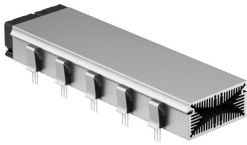

## Data sheet Product LAM 3 D K 125 12

Cooling aggregates > Miniature cooling aggregates  
30 x 60.5 mm, with axial fan

- compact design
- homogeneous heat distribution
- mounting possible on any side
- powerful axial-fan motor
- other lengths, special designs and machinings according to customer's specifications
- other surfaces, fan types and fan voltages upon request

### Features

width:	60.5 mm
height:	30 mm
length:	125 mm
thermal resistance:	1.35 - 0.98 K/W
operating voltage of the fan motor:	<ul style="list-style-type: none"> <li>• 5 V DC</li> <li>• 12 V DC</li> </ul>
surface:	natural colour anodised

### Technical Drawing

**Fan****Kugellagert, 5 V DC**

type:	Sepa, ball bearing
dimensions:	30x30x10 mm
tension:	5 V DC
max. air volume:	6.8 m <sup>3</sup> /h
cur. consumpt.:	130 mA
temperature range:	-10°C... +70°C
speed:	8,500 min <sup>-1</sup>
noise level:	21 dB(A)
weight:	8 g
failure rate (L <sub>10</sub> ):	L <sub>10</sub> < 95,000 h (20°C) MTBF < 280,000 h (20°C)

**Kugellagert, 12 V DC**

type:	Sepa, ball bearing
dimensions:	30x30x10 mm
tension:	12 V DC
max. air volume:	7.7 m <sup>3</sup> /h
cur. consumpt.:	60 mA
temperature range:	-10°C ... +85°C
speed:	9,100 min <sup>-1</sup>
noise level:	27 dB(A)
weight:	8 g
failure rate (L <sub>10</sub> ):	L <sub>10</sub> > 100,000 h (20°C) MTBF > 400,000 h (20°C)