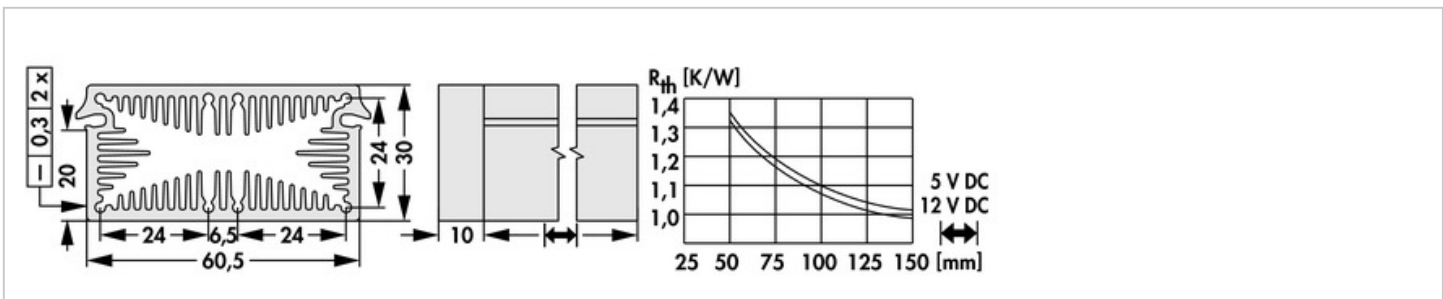

## Data sheet Product LAM 3 D K 125 12

Cooling aggregates > Miniature cooling aggregates  
30 x 60.5 mm, with axial fan

- compact design
- homogeneous heat distribution
- mounting possible on any side
- powerful axial-fan motor
- other lengths, special designs and machinings according to customer's specifications
- other surfaces, fan types and fan voltages upon request

### Features

width:	60.5 mm
height:	30 mm
length:	125 mm
thermal resistance:	1.35 - 0.98 K/W
operating voltage of the fan motor:	<ul style="list-style-type: none"> <li>• 5 V DC</li> <li>• 12 V DC</li> </ul>
surface:	natural colour anodised

### Technical Drawing

**Fan****Kugellagert, 5 V DC**

type:	Sepa, ball bearing
dimensions:	30x30x10 mm
tension:	5 V DC
max. air volume:	6.8 m <sup>3</sup> /h
cur. consumpt.:	130 mA
temperature range:	-10°C... +70°C
speed:	8,500 min <sup>-1</sup>
noise level:	21 dB(A)
weight:	8 g
failure rate (L <sub>10</sub> ):	L <sub>10</sub> < 95,000 h (20°C) MTBF < 280,000 h (20°C)

**Kugellagert, 12 V DC**

type:	Sepa, ball bearing
dimensions:	30x30x10 mm
tension:	12 V DC
max. air volume:	7.7 m <sup>3</sup> /h
cur. consumpt.:	60 mA
temperature range:	-10°C ... +85°C
speed:	9,100 min <sup>-1</sup>
noise level:	27 dB(A)
weight:	8 g
failure rate (L <sub>10</sub> ):	L <sub>10</sub> > 100,000 h (20°C) MTBF > 400,000 h (20°C)