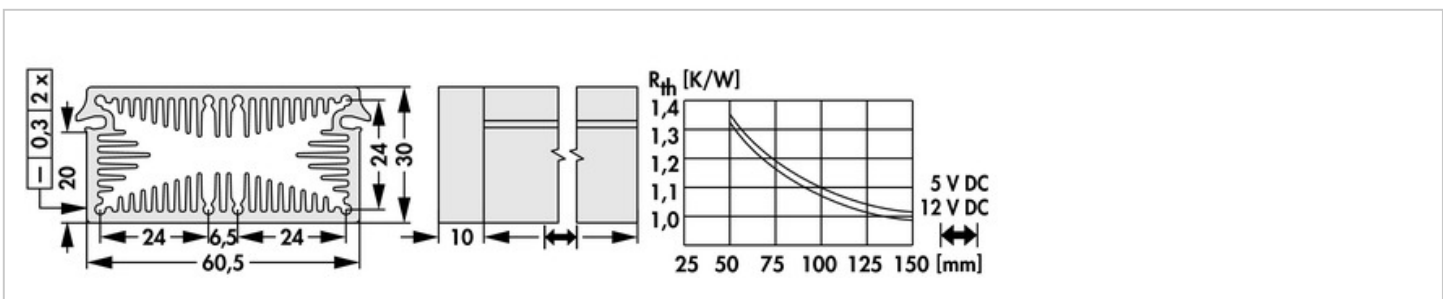

## Data sheet Product LAM 3 D K 125 5

Cooling aggregates > Miniature cooling aggregates  
30 x 60.5 mm, with axial fan

- compact design
- homogeneous heat distribution
- mounting possible on any side
- powerful axial-fan motor
- other lengths, special designs and machinings according to customer's specifications
- other surfaces, fan types and fan voltages upon request

### Features

width:	60.5 mm
height:	30 mm
length:	125 mm
thermal resistance:	1.35 - 0.98 K/W
operating voltage of the fan motor:	<ul style="list-style-type: none"> <li>• 5 V DC</li> <li>• 12 V DC</li> </ul>
surface:	natural colour anodised

### Technical Drawing

**Fan****Kugellagert, 5 V DC**

type:	Sepa, ball bearing
dimensions:	30x30x10 mm
tension:	5 V DC
max. air volume:	6.8 m <sup>3</sup> /h
cur. consumpt.:	130 mA
temperature range:	-10°C... +70°C
speed:	8,500 min <sup>-1</sup>
noise level:	21 dB(A)
weight:	8 g
failure rate (L <sub>10</sub> ):	L <sub>10</sub> < 95,000 h (20°C) MTBF < 280,000 h (20°C)

**Kugellagert, 12 V DC**

type:	Sepa, ball bearing
dimensions:	30x30x10 mm
tension:	12 V DC
max. air volume:	7.7 m <sup>3</sup> /h
cur. consumpt.:	60 mA
temperature range:	-10°C ... +85°C
speed:	9,100 min <sup>-1</sup>
noise level:	27 dB(A)
weight:	8 g
failure rate (L <sub>10</sub> ):	L <sub>10</sub> > 100,000 h (20°C) MTBF > 400,000 h (20°C)