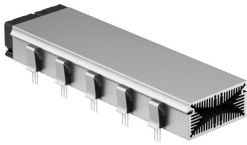

## Data sheet Product LAM 3 D K 125 5

Cooling aggregates > Miniature cooling aggregates  
30 x 60.5 mm, with axial fan

- compact design
- homogeneous heat distribution
- mounting possible on any side
- powerful axial-fan motor
- other lengths, special designs and machinings according to customer's specifications
- other surfaces, fan types and fan voltages upon request

### Features

width:	60.5 mm
height:	30 mm
length:	125 mm
thermal resistance:	1.35 - 0.98 K/W
operating voltage of the fan motor:	<ul style="list-style-type: none"> <li>• 5 V DC</li> <li>• 12 V DC</li> </ul>
surface:	natural colour anodised

### Technical Drawing

**Fan****Kugellagert, 5 V DC**

type:	Sepa, ball bearing
dimensions:	30x30x10 mm
tension:	5 V DC
max. air volume:	6.8 m <sup>3</sup> /h
cur. consumpt.:	130 mA
temperature range:	-10°C... +70°C
speed:	8,500 min <sup>-1</sup>
noise level:	21 dB(A)
weight:	8 g
failure rate (L <sub>10</sub> ):	L <sub>10</sub> < 95,000 h (20°C) MTBF < 280,000 h (20°C)

**Kugellagert, 12 V DC**

type:	Sepa, ball bearing
dimensions:	30x30x10 mm
tension:	12 V DC
max. air volume:	7.7 m <sup>3</sup> /h
cur. consumpt.:	60 mA
temperature range:	-10°C ... +85°C
speed:	9,100 min <sup>-1</sup>
noise level:	27 dB(A)
weight:	8 g
failure rate (L <sub>10</sub> ):	L <sub>10</sub> > 100,000 h (20°C) MTBF > 400,000 h (20°C)