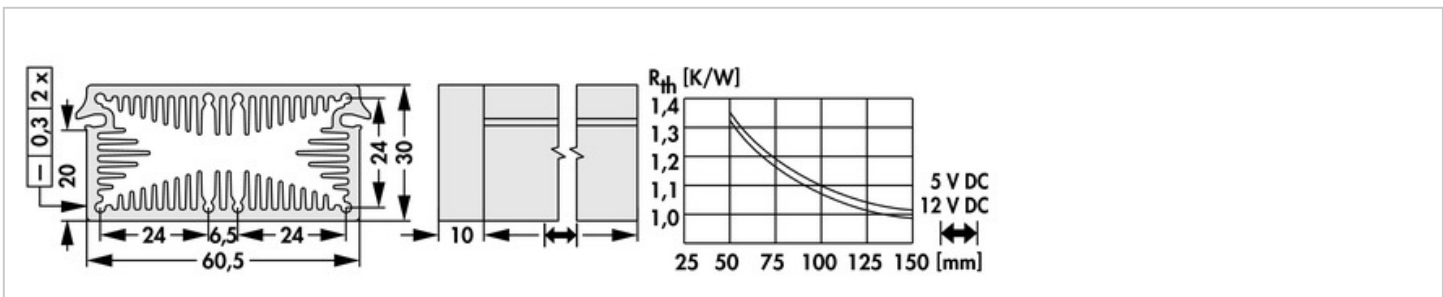

Data sheet Product LAM 3 D K 150 12

Cooling aggregates > Miniature cooling aggregates
30 x 60.5 mm, with axial fan

- compact design
- homogeneous heat distribution
- mounting possible on any side
- powerful axial-fan motor
- other lengths, special designs and machinings according to customer's specifications
- other surfaces, fan types and fan voltages upon request

Features

width:	60.5 mm
height:	30 mm
length:	150 mm
thermal resistance:	1.35 - 0.98 K/W
operating voltage of the fan motor:	<ul style="list-style-type: none"> • 5 V DC • 12 V DC
surface:	natural colour anodised

Technical Drawing

Fan**Kugellagert, 5 V DC**

type:	Sepa, ball bearing
dimensions:	30x30x10 mm
tension:	5 V DC
max. air volume:	6.8 m ³ /h
cur. consumpt.:	130 mA
temperature range:	-10°C... +70°C
speed:	8,500 min ⁻¹
noise level:	21 dB(A)
weight:	8 g
failure rate (L ₁₀):	L ₁₀ < 95,000 h (20°C) MTBF < 280,000 h (20°C)

Kugellagert, 12 V DC

type:	Sepa, ball bearing
dimensions:	30x30x10 mm
tension:	12 V DC
max. air volume:	7.7 m ³ /h
cur. consumpt.:	60 mA
temperature range:	-10°C ... +85°C
speed:	9,100 min ⁻¹
noise level:	27 dB(A)
weight:	8 g
failure rate (L ₁₀):	L ₁₀ > 100,000 h (20°C) MTBF > 400,000 h (20°C)