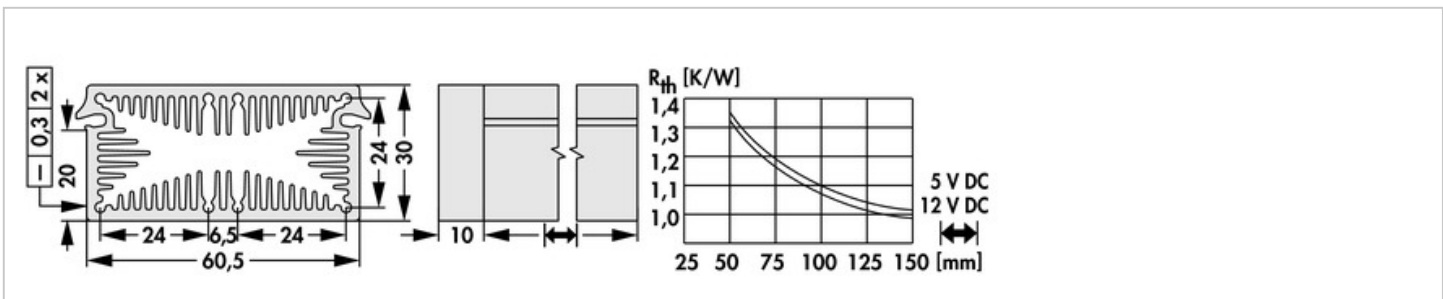

Data sheet Product LAM 3 D K 75 12

Cooling aggregates > Miniature cooling aggregates
30 x 60.5 mm, with axial fan

- compact design
- homogeneous heat distribution
- mounting possible on any side
- powerful axial-fan motor
- other lengths, special designs and machinings according to customer's specifications
- other surfaces, fan types and fan voltages upon request

Features

width:	60.5 mm
height:	30 mm
length:	75 mm
thermal resistance:	1.35 - 0.98 K/W
operating voltage of the fan motor:	<ul style="list-style-type: none"> • 5 V DC • 12 V DC
surface:	natural colour anodised

Technical Drawing

Fan**Kugellagert, 5 V DC**

type:	Sepa, ball bearing
dimensions:	30x30x10 mm
tension:	5 V DC
max. air volume:	6.8 m ³ /h
cur. consumpt.:	130 mA
temperature range:	-10°C... +70°C
speed:	8,500 min ⁻¹
noise level:	21 dB(A)
weight:	8 g
failure rate (L ₁₀):	L ₁₀ < 95,000 h (20°C) MTBF < 280,000 h (20°C)

Kugellagert, 12 V DC

type:	Sepa, ball bearing
dimensions:	30x30x10 mm
tension:	12 V DC
max. air volume:	7.7 m ³ /h
cur. consumpt.:	60 mA
temperature range:	-10°C ... +85°C
speed:	9,100 min ⁻¹
noise level:	27 dB(A)
weight:	8 g
failure rate (L ₁₀):	L ₁₀ > 100,000 h (20°C) MTBF > 400,000 h (20°C)