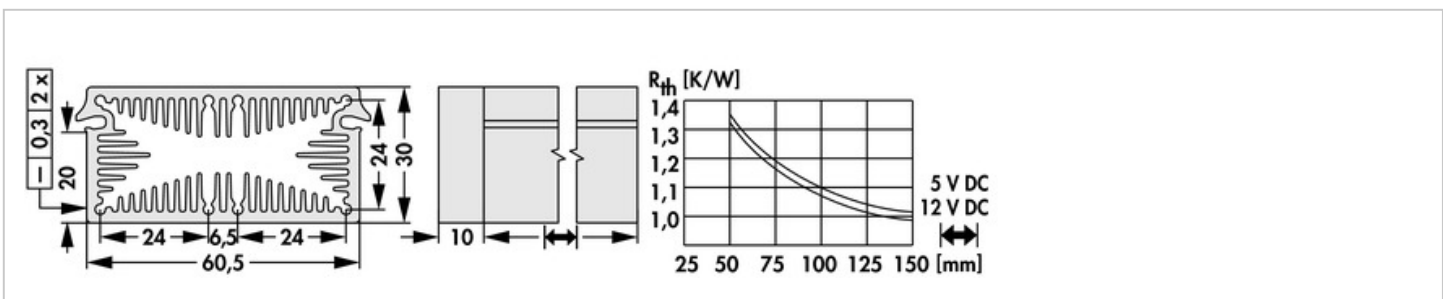

Data sheet Product LAM 3 D K 75 5

Cooling aggregates>Miniature cooling aggregates
30 x 60.5 mm, with axial fan

- compact design
- homogeneous heat distribution
- mounting possible on any side
- powerful axial-fan motor
- other lengths, special designs and machinings according to customer's specifications
- other surfaces, fan types and fan voltages upon request

Features

width:	60.5 mm
height:	30 mm
length:	75 mm
thermal resistance:	1.35 - 0.98 K/W
operating voltage of the fan motor:	<ul style="list-style-type: none"> • 5 V DC • 12 V DC
surface:	natural colour anodised

Technical Drawing

Fan**Kugellagert, 5 V DC**

type:	Sepa, ball bearing
dimensions:	30x30x10 mm
tension:	5 V DC
max. air volume:	6.8 m ³ /h
cur. consumpt.:	130 mA
temperature range:	-10°C... +70°C
speed:	8,500 min ⁻¹
noise level:	21 dB(A)
weight:	8 g
failure rate (L ₁₀):	L ₁₀ < 95,000 h (20°C) MTBF < 280,000 h (20°C)

Kugellagert, 12 V DC

type:	Sepa, ball bearing
dimensions:	30x30x10 mm
tension:	12 V DC
max. air volume:	7.7 m ³ /h
cur. consumpt.:	60 mA
temperature range:	-10°C ... +85°C
speed:	9,100 min ⁻¹
noise level:	27 dB(A)
weight:	8 g
failure rate (L ₁₀):	L ₁₀ > 100,000 h (20°C) MTBF > 400,000 h (20°C)