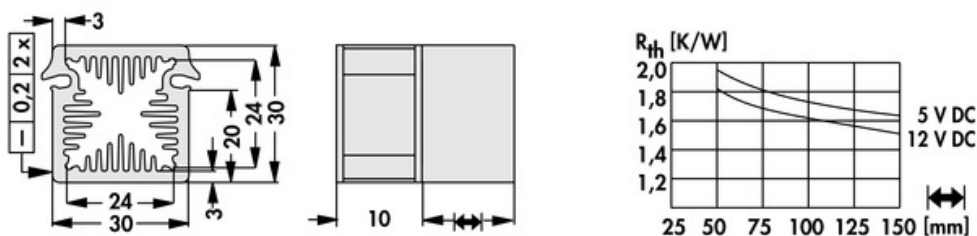

## Data sheet Product LAM 3 K 75 12

Cooling aggregates>Miniature cooling aggregates  
30 x 30 mm, with axial fan

### Features

width:	30 mm
height:	30 mm
length:	75 mm
thermal resistance:	1.94 - 1.52 K/W
operating voltage of the fan motor:	<ul style="list-style-type: none"> <li>• 5 V DC</li> <li>• 12 V DC</li> </ul>
surface:	natural colour anodised

### Technical Drawing

**Fan****Kugellagert, 5 V DC**

type:	Sepa, ball bearing
dimensions:	30x30x10 mm
tension:	5 V DC
max. air volume:	6.8 m <sup>3</sup> /h
cur. consumpt.:	130 mA
temperature range:	-10°C... +70°C
speed:	8,500 min <sup>-1</sup>
noise level:	21 dB(A)
weight:	8 g
failure rate (L <sub>10</sub> ):	L <sub>10</sub> < 95,000 h (20°C) MTBF < 280,000 h (20°C)

**Kugellagert, 12 V DC**

type:	Sepa, ball bearing
dimensions:	30x30x10 mm
tension:	12 V DC
max. air volume:	7.7 m <sup>3</sup> /h
cur. consumpt.:	60 mA
temperature range:	-10°C ... +85°C
speed:	9,100 min <sup>-1</sup>
noise level:	27 dB(A)
weight:	8 g
failure rate (L <sub>10</sub> ):	L <sub>10</sub> > 100,000 h (20°C) MTBF > 400,000 h (20°C)