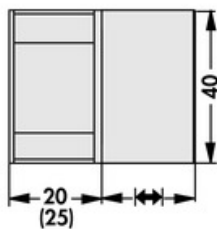

Data sheet Product LAM 4 100 5

Cooling aggregates>Miniature cooling aggregates
40 x 40 mm, with axial fan

Features

width:	40 mm
height:	40 mm
length:	100 mm
thermal resistance:	1.1 - 0.6 K/W
operating voltage of the fan motor:	<ul style="list-style-type: none"> • 5 V DC • 12 V DC • 24 V DC
surface:	natural colour anodised

Technical Drawing

Fan**ebmpapst 405, 5 V DC**

type:	ebmpapst 405
dimensions:	40x40x20 mm
tension:	5 V DC
power inout:	0.9 W
max. air volume:	10 m ³ /h
temperature range:	-20°C... +70°C
speed:	6,000 min ⁻¹
noise level:	18 dB(A)
weight:	27 g
failure rate (L ₁₀):	L ₁₀ < 50,000 h (40°C) L ₁₀ < 20,000 h (tmax)

ebmpapst 412 JHH, 12 V DC

type:	ebmpapst 412 JHH
dimensions:	40x40x25 mm
tension:	12 V DC
power inout:	3.3 W
max. air volume:	24 m ³ /h
temperature range:	-20°C... +60°C
speed:	13,000 min ⁻¹
noise level:	46 dB(A)
weight:	50 g
failure rate (L ₁₀):	L ₁₀ < 57,500 h (40°C) L ₁₀ < 35,000 h (tmax)

ebmpapst 414 JHH, 24 V DC

type:	ebmpapst 414 JHH
dimensions:	40x40x25 mm

tension:	24 V DC
power inout:	3.6 W
max. air volume:	24 m³/h
temperature range:	-20°C... +60°C
speed:	13,000 min⁻¹
noise level:	46 dB(A)
weight:	50 g
failure rate (L ₁₀):	L₁₀ < 57,500 h (40°C) L₁₀ < 35,000 h (tmax)