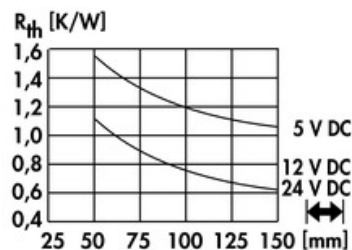

Data sheet Product LAM 4 100 5

Cooling aggregates>Miniature cooling aggregates
40 x 40 mm, with axial fan

Features

width:	40 mm
height:	40 mm
length:	100 mm
thermal resistance:	1.1 - 0.6 K/W
operating voltage of the fan motor:	<ul style="list-style-type: none"> • 5 V DC • 12 V DC • 24 V DC
surface:	natural colour anodised

Technical Drawing

Fan**ebmpapst 405, 5 V DC**

type:	ebmpapst 405
dimensions:	40x40x20 mm
tension:	5 V DC
power inout:	0.9 W
max. air volume:	10 m ³ /h
temperature range:	-20°C... +70°C
speed:	6,000 min ⁻¹
noise level:	18 dB(A)
weight:	27 g
failure rate (L ₁₀):	L ₁₀ < 50,000 h (40°C) L ₁₀ < 20,000 h (tmax)

ebmpapst 412 JHH, 12 V DC

type:	ebmpapst 412 JHH
dimensions:	40x40x25 mm
tension:	12 V DC
power inout:	3.3 W
max. air volume:	24 m ³ /h
temperature range:	-20°C... +60°C
speed:	13,000 min ⁻¹
noise level:	46 dB(A)
weight:	50 g
failure rate (L ₁₀):	L ₁₀ < 57,500 h (40°C) L ₁₀ < 35,000 h (tmax)

ebmpapst 414 JHH, 24 V DC

type:	ebmpapst 414 JHH
dimensions:	40x40x25 mm

tension:	24 V DC
power inout:	3.6 W
max. air volume:	24 m³/h
temperature range:	-20°C... +60°C
speed:	13,000 min⁻¹
noise level:	46 dB(A)
weight:	50 g
failure rate (L ₁₀):	L₁₀ < 57,500 h (40°C) L₁₀ < 35,000 h (tmax)