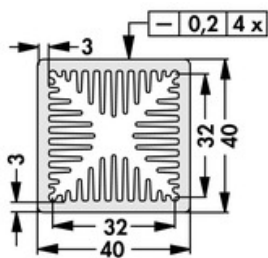

Data sheet Product LAM 4 100 5

Cooling aggregates>Miniature cooling aggregates
40 x 40 mm, with axial fan

Features

width:	40 mm
height:	40 mm
length:	100 mm
thermal resistance:	1.1 - 0.6 K/W
operating voltage of the fan motor:	<ul style="list-style-type: none"> • 5 V DC • 12 V DC • 24 V DC
surface:	natural colour anodised

Technical Drawing

Fan**ebmpapst 405, 5 V DC**

type:	ebmpapst 405
dimensions:	40x40x20 mm
tension:	5 V DC
power inout:	0.9 W
max. air volume:	10 m ³ /h
temperature range:	-20°C... +70°C
speed:	6,000 min ⁻¹
noise level:	18 dB(A)
weight:	27 g
failure rate (L ₁₀):	L ₁₀ < 50,000 h (40°C) L ₁₀ < 20,000 h (tmax)

ebmpapst 412 JHH, 12 V DC

type:	ebmpapst 412 JHH
dimensions:	40x40x25 mm
tension:	12 V DC
power inout:	3.3 W
max. air volume:	24 m ³ /h
temperature range:	-20°C... +60°C
speed:	13,000 min ⁻¹
noise level:	46 dB(A)
weight:	50 g
failure rate (L ₁₀):	L ₁₀ < 57,500 h (40°C) L ₁₀ < 35,000 h (tmax)

ebmpapst 414 JHH, 24 V DC

type:	ebmpapst 414 JHH
dimensions:	40x40x25 mm

tension:	24 V DC
power inout:	3.6 W
max. air volume:	24 m³/h
temperature range:	-20°C... +60°C
speed:	13,000 min⁻¹
noise level:	46 dB(A)
weight:	50 g
failure rate (L ₁₀):	L₁₀ < 57,500 h (40°C) L₁₀ < 35,000 h (tmax)