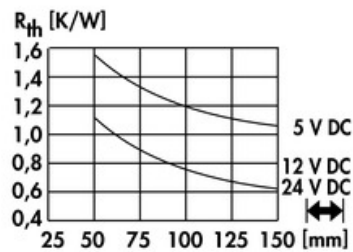

Data sheet Product LAM 4 125 12

Cooling aggregates>Miniature cooling aggregates
40 x 40 mm, with axial fan

Features

width:	40 mm
height:	40 mm
length:	125 mm
thermal resistance:	1.1 - 0.6 K/W
operating voltage of the fan motor:	<ul style="list-style-type: none"> • 5 V DC • 12 V DC • 24 V DC
surface:	natural colour anodised

Technical Drawing

Fan

ebmpapst 405, 5 V DC

type:	ebmpapst 405
dimensions:	40x40x20 mm
tension:	5 V DC
power inout:	0.9 W
max. air volume:	10 m ³ /h
temperature range:	-20°C... +70°C
speed:	6,000 min ⁻¹
noise level:	18 dB(A)
weight:	27 g
failure rate (L ₁₀):	L ₁₀ < 50,000 h (40°C) L ₁₀ < 20,000 h (tmax)

ebmpapst 412 JHH, 12 V DC

type:	ebmpapst 412 JHH
dimensions:	40x40x25 mm
tension:	12 V DC
power inout:	3.3 W
max. air volume:	24 m ³ /h
temperature range:	-20°C... +60°C
speed:	13,000 min ⁻¹
noise level:	46 dB(A)
weight:	50 g
failure rate (L ₁₀):	L ₁₀ < 57,500 h (40°C) L ₁₀ < 35,000 h (tmax)

ebmpapst 414 JHH, 24 V DC

type:	ebmpapst 414 JHH
dimensions:	40x40x25 mm
tension:	24 V DC
power inout:	3.6 W

max. air volume:	24 m³/h
temperature range:	-20°C... +60°C
speed:	13,000 min⁻¹
noise level:	46 dB(A)
weight:	50 g
failure rate (L ₁₀):	L₁₀ < 57,500 h (40°C) L₁₀ < 35,000 h (tmax)