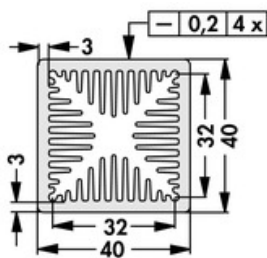

Data sheet Product LAM 4 125 12

Cooling aggregates>Miniature cooling aggregates
40 x 40 mm, with axial fan

Features

width:	40 mm
height:	40 mm
length:	125 mm
thermal resistance:	1.1 - 0.6 K/W
operating voltage of the fan motor:	<ul style="list-style-type: none"> • 5 V DC • 12 V DC • 24 V DC
surface:	natural colour anodised

Technical Drawing

Fan

ebmpapst 405, 5 V DC

type:	ebmpapst 405
dimensions:	40x40x20 mm
tension:	5 V DC
power inout:	0.9 W
max. air volume:	10 m ³ /h
temperature range:	-20°C... +70°C
speed:	6,000 min ⁻¹
noise level:	18 dB(A)
weight:	27 g
failure rate (L ₁₀):	L ₁₀ < 50,000 h (40°C) L ₁₀ < 20,000 h (tmax)

ebmpapst 412 JHH, 12 V DC

type:	ebmpapst 412 JHH
dimensions:	40x40x25 mm
tension:	12 V DC
power inout:	3.3 W
max. air volume:	24 m ³ /h
temperature range:	-20°C... +60°C
speed:	13,000 min ⁻¹
noise level:	46 dB(A)
weight:	50 g
failure rate (L ₁₀):	L ₁₀ < 57,500 h (40°C) L ₁₀ < 35,000 h (tmax)

ebmpapst 414 JHH, 24 V DC

type:	ebmpapst 414 JHH
dimensions:	40x40x25 mm
tension:	24 V DC
power inout:	3.6 W

max. air volume:	24 m³/h
temperature range:	-20°C... +60°C
speed:	13,000 min⁻¹
noise level:	46 dB(A)
weight:	50 g
failure rate (L ₁₀):	L₁₀ < 57,500 h (40°C) L₁₀ < 35,000 h (tmax)