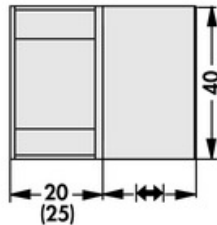

Data sheet Product LAM 4 125 12

Cooling aggregates>Miniature cooling aggregates
40 x 40 mm, with axial fan

Features

width:	40 mm
height:	40 mm
length:	125 mm
thermal resistance:	1.1 - 0.6 K/W
operating voltage of the fan motor:	<ul style="list-style-type: none"> • 5 V DC • 12 V DC • 24 V DC
surface:	natural colour anodised

Technical Drawing

Fan

ebmpapst 405, 5 V DC

type:	ebmpapst 405
dimensions:	40x40x20 mm
tension:	5 V DC
power inout:	0.9 W
max. air volume:	10 m ³ /h
temperature range:	-20°C... +70°C
speed:	6,000 min ⁻¹
noise level:	18 dB(A)
weight:	27 g
failure rate (L ₁₀):	L ₁₀ < 50,000 h (40°C) L ₁₀ < 20,000 h (tmax)

ebmpapst 412 JHH, 12 V DC

type:	ebmpapst 412 JHH
dimensions:	40x40x25 mm
tension:	12 V DC
power inout:	3.3 W
max. air volume:	24 m ³ /h
temperature range:	-20°C... +60°C
speed:	13,000 min ⁻¹
noise level:	46 dB(A)
weight:	50 g
failure rate (L ₁₀):	L ₁₀ < 57,500 h (40°C) L ₁₀ < 35,000 h (tmax)

ebmpapst 414 JHH, 24 V DC

type:	ebmpapst 414 JHH
dimensions:	40x40x25 mm
tension:	24 V DC
power inout:	3.6 W

max. air volume:	24 m³/h
temperature range:	-20°C... +60°C
speed:	13,000 min⁻¹
noise level:	46 dB(A)
weight:	50 g
failure rate (L ₁₀):	L₁₀ < 57,500 h (40°C) L₁₀ < 35,000 h (tmax)