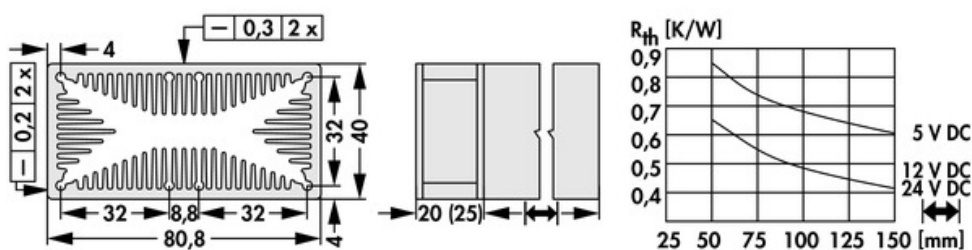

Data sheet Product LAM 4 D 100 12

Cooling aggregates > Miniature cooling aggregates
 40 x 80.8 mm, with axial fan, integrated clamp

Features

width:	80.8 mm
height:	40 mm
length:	100 mm
thermal resistance:	1.15 - 0.65 K/W
operating voltage of the fan motor:	<ul style="list-style-type: none"> • 5 V DC • 12 V DC • 24 V DC
surface:	natural colour anodised

Technical Drawing

Fan

ebmpapst 405, 5 V DC

type:	ebmpapst 405
dimensions:	40x40x20 mm
tension:	5 V DC
power inout:	0.9 W
max. air volume:	10 m ³ /h
temperature range:	-20°C... +70°C
speed:	6,000 min ⁻¹
noise level:	18 dB(A)
weight:	27 g
failure rate (L ₁₀):	L ₁₀ < 50,000 h (40°C) L ₁₀ < 20,000 h (tmax)

ebmpapst 414 JHH, 24 V DC

type:	ebmpapst 414 JHH
dimensions:	40x40x25 mm
tension:	24 V DC
power inout:	3.6 W
max. air volume:	24 m ³ /h
temperature range:	-20°C... +60°C
speed:	13,000 min ⁻¹
noise level:	46 dB(A)
weight:	50 g
failure rate (L ₁₀):	L ₁₀ < 57,500 h (40°C) L ₁₀ < 35,000 h (tmax)

ebmpapst 412 JHH, 12 V DC

type:	ebmpapst 412 JHH
dimensions:	40x40x25 mm
tension:	12 V DC
power inout:	3.3 W

max. air volume:	24 m³/h
temperature range:	-20°C... +60°C
speed:	13,000 min⁻¹
noise level:	46 dB(A)
weight:	50 g
failure rate (L ₁₀):	L₁₀ < 57,500 h (40°C) L₁₀ < 35,000 h (tmax)