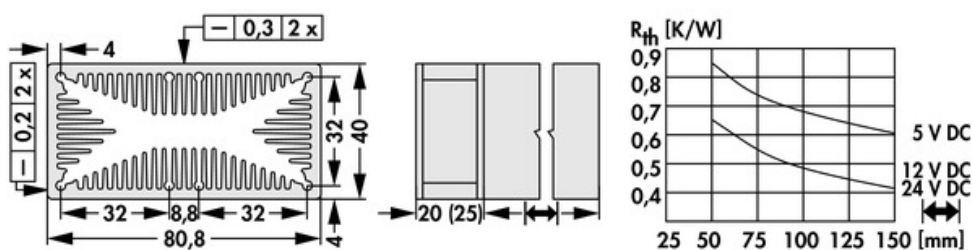

Data sheet Product LAM 4 D 100 5

Cooling aggregates > Miniature cooling aggregates
 40 x 80.8 mm, with axial fan, integrated clamp

Features

width:	80.8 mm
height:	40 mm
length:	100 mm
thermal resistance:	1.15 - 0.65 K/W
operating voltage of the fan motor:	<ul style="list-style-type: none"> • 5 V DC • 12 V DC • 24 V DC
surface:	natural colour anodised

Technical Drawing

Fan

ebmpapst 405, 5 V DC

type:	ebmpapst 405
dimensions:	40x40x20 mm
tension:	5 V DC
power inout:	0.9 W
max. air volume:	10 m ³ /h
temperature range:	-20°C... +70°C
speed:	6,000 min ⁻¹
noise level:	18 dB(A)
weight:	27 g
failure rate (L ₁₀):	L ₁₀ < 50,000 h (40°C) L ₁₀ < 20,000 h (tmax)

ebmpapst 414 JHH, 24 V DC

type:	ebmpapst 414 JHH
dimensions:	40x40x25 mm
tension:	24 V DC
power inout:	3.6 W
max. air volume:	24 m ³ /h
temperature range:	-20°C... +60°C
speed:	13,000 min ⁻¹
noise level:	46 dB(A)
weight:	50 g
failure rate (L ₁₀):	L ₁₀ < 57,500 h (40°C) L ₁₀ < 35,000 h (tmax)

ebmpapst 412 JHH, 12 V DC

type:	ebmpapst 412 JHH
dimensions:	40x40x25 mm
tension:	12 V DC
power inout:	3.3 W

max. air volume:	24 m³/h
temperature range:	-20°C... +60°C
speed:	13,000 min⁻¹
noise level:	46 dB(A)
weight:	50 g
failure rate (L ₁₀):	L₁₀ < 57,500 h (40°C) L₁₀ < 35,000 h (tmax)