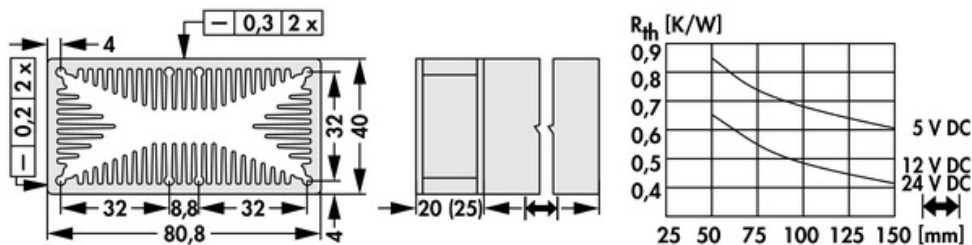

Data sheet Product LAM 4 D 125 24

Cooling aggregates > Miniature cooling aggregates
 40 x 80.8 mm, with axial fan, integrated clamp

Features

width:	80.8 mm
height:	40 mm
length:	125 mm
thermal resistance:	1.15 - 0.65 K/W
operating voltage of the fan motor:	<ul style="list-style-type: none"> • 5 V DC • 12 V DC • 24 V DC
surface:	natural colour anodised

Technical Drawing

Fan

ebmpapst 405, 5 V DC

type:	ebmpapst 405
dimensions:	40x40x20 mm
tension:	5 V DC
power inout:	0.9 W
max. air volume:	10 m ³ /h
temperature range:	-20°C... +70°C
speed:	6,000 min ⁻¹
noise level:	18 dB(A)
weight:	27 g
failure rate (L ₁₀):	L ₁₀ < 50,000 h (40°C) L ₁₀ < 20,000 h (tmax)

ebmpapst 414 JHH, 24 V DC

type:	ebmpapst 414 JHH
dimensions:	40x40x25 mm
tension:	24 V DC
power inout:	3.6 W
max. air volume:	24 m ³ /h
temperature range:	-20°C... +60°C
speed:	13,000 min ⁻¹
noise level:	46 dB(A)
weight:	50 g
failure rate (L ₁₀):	L ₁₀ < 57,500 h (40°C) L ₁₀ < 35,000 h (tmax)

ebmpapst 412 JHH, 12 V DC

type:	ebmpapst 412 JHH
dimensions:	40x40x25 mm
tension:	12 V DC
power inout:	3.3 W

max. air volume:	24 m³/h
temperature range:	-20°C... +60°C
speed:	13,000 min⁻¹
noise level:	46 dB(A)
weight:	50 g
failure rate (L ₁₀):	L₁₀ < 57,500 h (40°C) L₁₀ < 35,000 h (tmax)