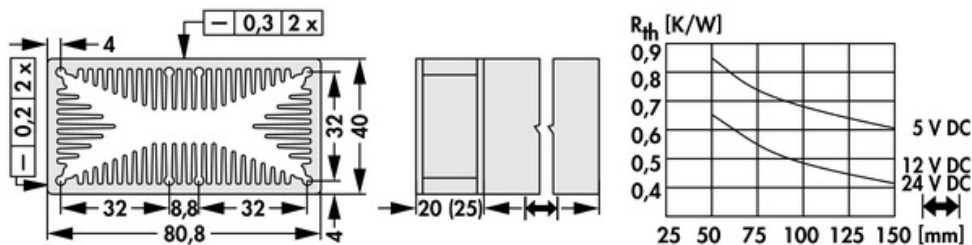

Data sheet Product LAM 4 D 125 5

Cooling aggregates > Miniature cooling aggregates
 40 x 80.8 mm, with axial fan, integrated clamp

Features

width:	80.8 mm
height:	40 mm
length:	125 mm
thermal resistance:	1.15 - 0.65 K/W
operating voltage of the fan motor:	<ul style="list-style-type: none"> • 5 V DC • 12 V DC • 24 V DC
surface:	natural colour anodised

Technical Drawing

Fan

ebmpapst 405, 5 V DC

type:	ebmpapst 405
dimensions:	40x40x20 mm
tension:	5 V DC
power inout:	0.9 W
max. air volume:	10 m ³ /h
temperature range:	-20°C... +70°C
speed:	6,000 min ⁻¹
noise level:	18 dB(A)
weight:	27 g
failure rate (L ₁₀):	L ₁₀ < 50,000 h (40°C) L ₁₀ < 20,000 h (tmax)

ebmpapst 414 JHH, 24 V DC

type:	ebmpapst 414 JHH
dimensions:	40x40x25 mm
tension:	24 V DC
power inout:	3.6 W
max. air volume:	24 m ³ /h
temperature range:	-20°C... +60°C
speed:	13,000 min ⁻¹
noise level:	46 dB(A)
weight:	50 g
failure rate (L ₁₀):	L ₁₀ < 57,500 h (40°C) L ₁₀ < 35,000 h (tmax)

ebmpapst 412 JHH, 12 V DC

type:	ebmpapst 412 JHH
dimensions:	40x40x25 mm
tension:	12 V DC
power inout:	3.3 W

max. air volume:	24 m³/h
temperature range:	-20°C... +60°C
speed:	13,000 min⁻¹
noise level:	46 dB(A)
weight:	50 g
failure rate (L ₁₀):	L₁₀ < 57,500 h (40°C) L₁₀ < 35,000 h (tmax)