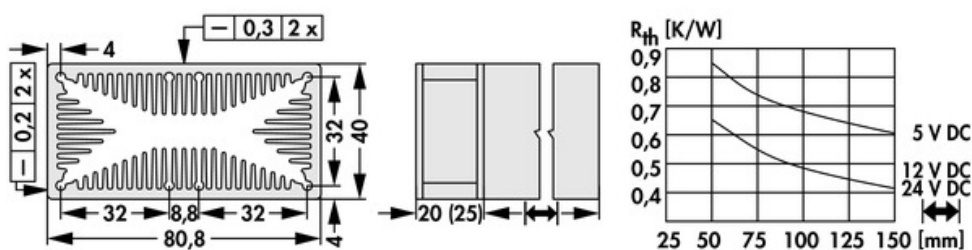

Data sheet Product LAM 4 D 150 24

Cooling aggregates > Miniature cooling aggregates
 40 x 80.8 mm, with axial fan, integrated clamp

Features

width:	80.8 mm
height:	40 mm
length:	150 mm
thermal resistance:	1.15 - 0.65 K/W
operating voltage of the fan motor:	<ul style="list-style-type: none"> • 5 V DC • 12 V DC • 24 V DC
surface:	natural colour anodised

Technical Drawing

Fan

ebmpapst 405, 5 V DC

type:	ebmpapst 405
dimensions:	40x40x20 mm
tension:	5 V DC
power inout:	0.9 W
max. air volume:	10 m ³ /h
temperature range:	-20°C... +70°C
speed:	6,000 min ⁻¹
noise level:	18 dB(A)
weight:	27 g
failure rate (L ₁₀):	L ₁₀ < 50,000 h (40°C) L ₁₀ < 20,000 h (tmax)

ebmpapst 414 JHH, 24 V DC

type:	ebmpapst 414 JHH
dimensions:	40x40x25 mm
tension:	24 V DC
power inout:	3.6 W
max. air volume:	24 m ³ /h
temperature range:	-20°C... +60°C
speed:	13,000 min ⁻¹
noise level:	46 dB(A)
weight:	50 g
failure rate (L ₁₀):	L ₁₀ < 57,500 h (40°C) L ₁₀ < 35,000 h (tmax)

ebmpapst 412 JHH, 12 V DC

type:	ebmpapst 412 JHH
dimensions:	40x40x25 mm
tension:	12 V DC
power inout:	3.3 W

max. air volume:	24 m³/h
temperature range:	-20°C... +60°C
speed:	13,000 min⁻¹
noise level:	46 dB(A)
weight:	50 g
failure rate (L ₁₀):	L₁₀ < 57,500 h (40°C) L₁₀ < 35,000 h (tmax)