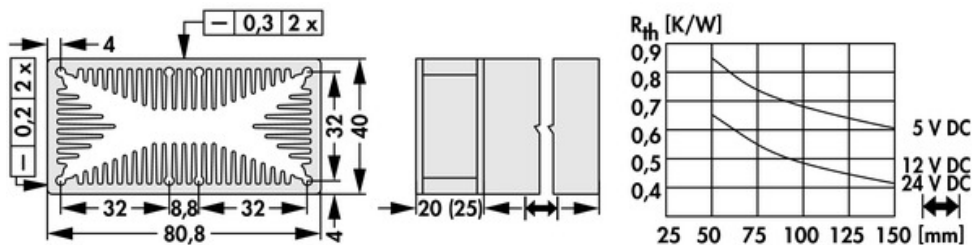

Data sheet Product LAM 4 D 150 5

Cooling aggregates > Miniature cooling aggregates
 40 x 80.8 mm, with axial fan, integrated clamp

Features

width:	80.8 mm
height:	40 mm
length:	150 mm
thermal resistance:	1.15 - 0.65 K/W
operating voltage of the fan motor:	<ul style="list-style-type: none"> • 5 V DC • 12 V DC • 24 V DC
surface:	natural colour anodised

Technical Drawing

Fan

ebmpapst 405, 5 V DC

type:	ebmpapst 405
dimensions:	40x40x20 mm
tension:	5 V DC
power inout:	0.9 W
max. air volume:	10 m ³ /h
temperature range:	-20°C... +70°C
speed:	6,000 min ⁻¹
noise level:	18 dB(A)
weight:	27 g
failure rate (L ₁₀):	L ₁₀ < 50,000 h (40°C) L ₁₀ < 20,000 h (tmax)

ebmpapst 414 JHH, 24 V DC

type:	ebmpapst 414 JHH
dimensions:	40x40x25 mm
tension:	24 V DC
power inout:	3.6 W
max. air volume:	24 m ³ /h
temperature range:	-20°C... +60°C
speed:	13,000 min ⁻¹
noise level:	46 dB(A)
weight:	50 g
failure rate (L ₁₀):	L ₁₀ < 57,500 h (40°C) L ₁₀ < 35,000 h (tmax)

ebmpapst 412 JHH, 12 V DC

type:	ebmpapst 412 JHH
dimensions:	40x40x25 mm
tension:	12 V DC
power inout:	3.3 W

max. air volume:	24 m³/h
temperature range:	-20°C... +60°C
speed:	13,000 min⁻¹
noise level:	46 dB(A)
weight:	50 g
failure rate (L ₁₀):	L₁₀ < 57,500 h (40°C) L₁₀ < 35,000 h (tmax)