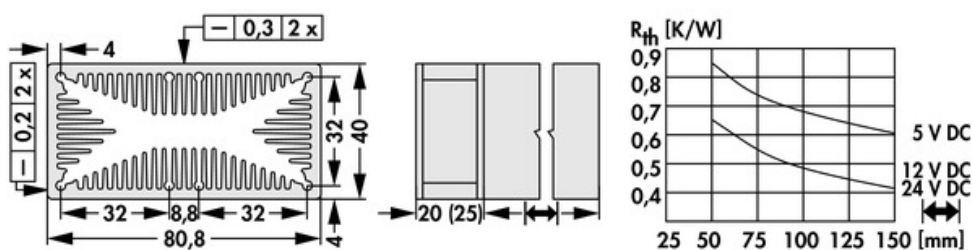

Data sheet Product LAM 4 D 50 12

Cooling aggregates > Miniature cooling aggregates
 40 x 80.8 mm, with axial fan, integrated clamp

Features

width:	80.8 mm
height:	40 mm
length:	50 mm
thermal resistance:	1.15 - 0.65 K/W
operating voltage of the fan motor:	<ul style="list-style-type: none"> • 5 V DC • 12 V DC • 24 V DC
surface:	natural colour anodised

Technical Drawing

Fan

ebmpapst 405, 5 V DC

type:	ebmpapst 405
dimensions:	40x40x20 mm
tension:	5 V DC
power inout:	0.9 W
max. air volume:	10 m ³ /h
temperature range:	-20°C... +70°C
speed:	6,000 min ⁻¹
noise level:	18 dB(A)
weight:	27 g
failure rate (L ₁₀):	L ₁₀ < 50,000 h (40°C) L ₁₀ < 20,000 h (tmax)

ebmpapst 414 JHH, 24 V DC

type:	ebmpapst 414 JHH
dimensions:	40x40x25 mm
tension:	24 V DC
power inout:	3.6 W
max. air volume:	24 m ³ /h
temperature range:	-20°C... +60°C
speed:	13,000 min ⁻¹
noise level:	46 dB(A)
weight:	50 g
failure rate (L ₁₀):	L ₁₀ < 57,500 h (40°C) L ₁₀ < 35,000 h (tmax)

ebmpapst 412 JHH, 12 V DC

type:	ebmpapst 412 JHH
dimensions:	40x40x25 mm
tension:	12 V DC
power inout:	3.3 W

max. air volume:	24 m³/h
temperature range:	-20°C... +60°C
speed:	13,000 min⁻¹
noise level:	46 dB(A)
weight:	50 g
failure rate (L ₁₀):	L₁₀ < 57,500 h (40°C) L₁₀ < 35,000 h (tmax)