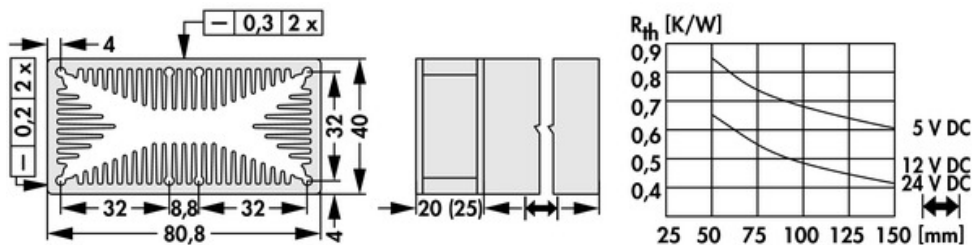

Data sheet Product LAM 4 D 50 24

Cooling aggregates > Miniature cooling aggregates
 40 x 80.8 mm, with axial fan, integrated clamp

Features

width:	80.8 mm
height:	40 mm
length:	50 mm
thermal resistance:	1.15 - 0.65 K/W
operating voltage of the fan motor:	<ul style="list-style-type: none"> • 5 V DC • 12 V DC • 24 V DC
surface:	natural colour anodised

Technical Drawing

Fan

ebmpapst 405, 5 V DC

type:	ebmpapst 405
dimensions:	40x40x20 mm
tension:	5 V DC
power inout:	0.9 W
max. air volume:	10 m ³ /h
temperature range:	-20°C... +70°C
speed:	6,000 min ⁻¹
noise level:	18 dB(A)
weight:	27 g
failure rate (L ₁₀):	L ₁₀ < 50,000 h (40°C) L ₁₀ < 20,000 h (tmax)

ebmpapst 414 JHH, 24 V DC

type:	ebmpapst 414 JHH
dimensions:	40x40x25 mm
tension:	24 V DC
power inout:	3.6 W
max. air volume:	24 m ³ /h
temperature range:	-20°C... +60°C
speed:	13,000 min ⁻¹
noise level:	46 dB(A)
weight:	50 g
failure rate (L ₁₀):	L ₁₀ < 57,500 h (40°C) L ₁₀ < 35,000 h (tmax)

ebmpapst 412 JHH, 12 V DC

type:	ebmpapst 412 JHH
dimensions:	40x40x25 mm
tension:	12 V DC
power inout:	3.3 W

max. air volume:	24 m³/h
temperature range:	-20°C... +60°C
speed:	13,000 min⁻¹
noise level:	46 dB(A)
weight:	50 g
failure rate (L ₁₀):	L₁₀ < 57,500 h (40°C) L₁₀ < 35,000 h (tmax)