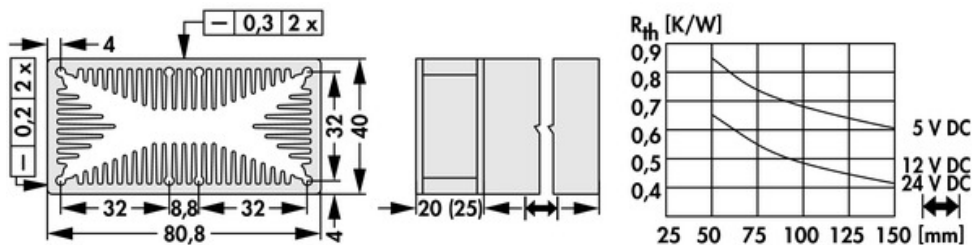

Data sheet Product LAM 4 D 50 5

Cooling aggregates > Miniature cooling aggregates
 40 x 80.8 mm, with axial fan, integrated clamp

Features

width:	80.8 mm
height:	40 mm
length:	50 mm
thermal resistance:	1.15 - 0.65 K/W
operating voltage of the fan motor:	<ul style="list-style-type: none"> • 5 V DC • 12 V DC • 24 V DC
surface:	natural colour anodised

Technical Drawing

Fan

ebmpapst 405, 5 V DC

type:	ebmpapst 405
dimensions:	40x40x20 mm
tension:	5 V DC
power inout:	0.9 W
max. air volume:	10 m ³ /h
temperature range:	-20°C... +70°C
speed:	6,000 min ⁻¹
noise level:	18 dB(A)
weight:	27 g
failure rate (L ₁₀):	L ₁₀ < 50,000 h (40°C) L ₁₀ < 20,000 h (tmax)

ebmpapst 414 JHH, 24 V DC

type:	ebmpapst 414 JHH
dimensions:	40x40x25 mm
tension:	24 V DC
power inout:	3.6 W
max. air volume:	24 m ³ /h
temperature range:	-20°C... +60°C
speed:	13,000 min ⁻¹
noise level:	46 dB(A)
weight:	50 g
failure rate (L ₁₀):	L ₁₀ < 57,500 h (40°C) L ₁₀ < 35,000 h (tmax)

ebmpapst 412 JHH, 12 V DC

type:	ebmpapst 412 JHH
dimensions:	40x40x25 mm
tension:	12 V DC
power inout:	3.3 W

max. air volume:	24 m³/h
temperature range:	-20°C... +60°C
speed:	13,000 min⁻¹
noise level:	46 dB(A)
weight:	50 g
failure rate (L ₁₀):	L₁₀ < 57,500 h (40°C) L₁₀ < 35,000 h (tmax)