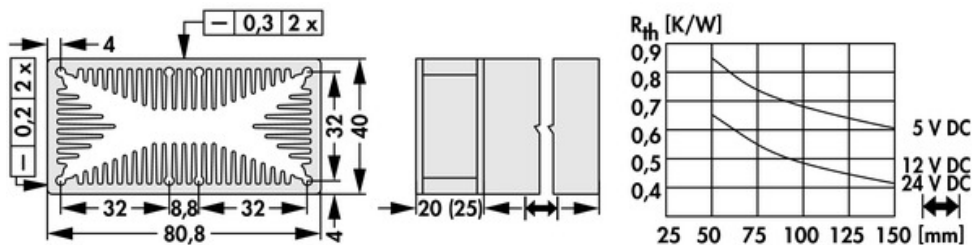

Data sheet Product LAM 4 D 75 12

Cooling aggregates > Miniature cooling aggregates
 40 x 80.8 mm, with axial fan, integrated clamp

Features

width:	80.8 mm
height:	40 mm
length:	75 mm
thermal resistance:	1.15 - 0.65 K/W
operating voltage of the fan motor:	<ul style="list-style-type: none"> • 5 V DC • 12 V DC • 24 V DC
surface:	natural colour anodised

Technical Drawing

Fan

ebmpapst 405, 5 V DC

type:	ebmpapst 405
dimensions:	40x40x20 mm
tension:	5 V DC
power inout:	0.9 W
max. air volume:	10 m ³ /h
temperature range:	-20°C... +70°C
speed:	6,000 min ⁻¹
noise level:	18 dB(A)
weight:	27 g
failure rate (L ₁₀):	L ₁₀ < 50,000 h (40°C) L ₁₀ < 20,000 h (tmax)

ebmpapst 414 JHH, 24 V DC

type:	ebmpapst 414 JHH
dimensions:	40x40x25 mm
tension:	24 V DC
power inout:	3.6 W
max. air volume:	24 m ³ /h
temperature range:	-20°C... +60°C
speed:	13,000 min ⁻¹
noise level:	46 dB(A)
weight:	50 g
failure rate (L ₁₀):	L ₁₀ < 57,500 h (40°C) L ₁₀ < 35,000 h (tmax)

ebmpapst 412 JHH, 12 V DC

type:	ebmpapst 412 JHH
dimensions:	40x40x25 mm
tension:	12 V DC
power inout:	3.3 W

max. air volume:	24 m³/h
temperature range:	-20°C... +60°C
speed:	13,000 min⁻¹
noise level:	46 dB(A)
weight:	50 g
failure rate (L ₁₀):	L₁₀ < 57,500 h (40°C) L₁₀ < 35,000 h (tmax)